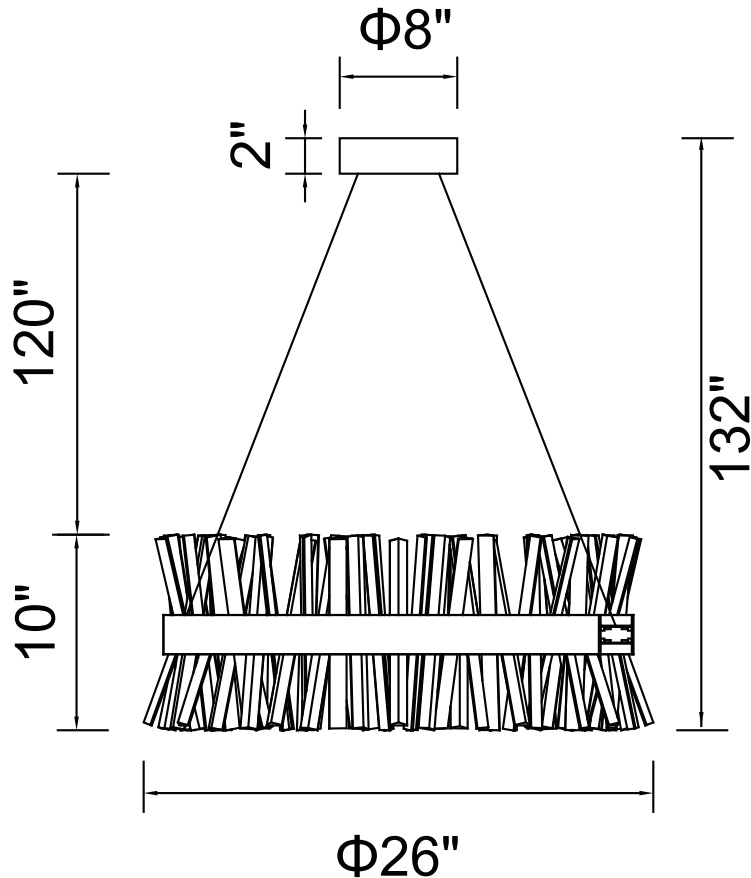

CWI LIGHTING

BRIGHTER LIVING. SIMPLIFIED.

PROJECT: _____

FIXTURE TYPE: _____

LOCATION: _____

CONTACT/PHONE: _____

Item	1086P26-601
Collection	FAYE
Finish	Chrome
Glass	-----
Crystal	Clear
Input	120V AC,60HZ,AC

Shade	-----
Length/Dia.	26"
Width/Ext.	-----
Height	10"
Maximum	132"
Lumens	1800

Light Source	LED
Bulb Info.	36W
Included	-----
Dimmable	No
Color	3000K
Weight	7.8KG