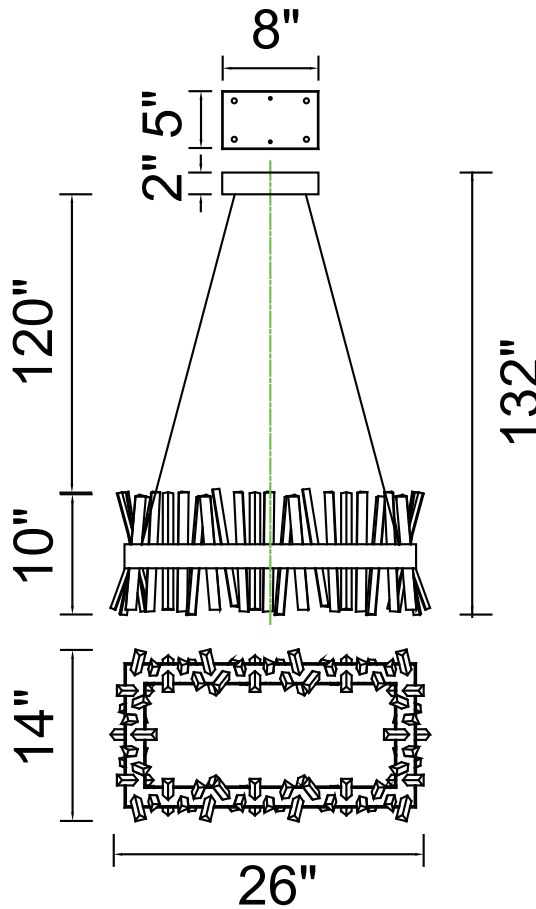

CWI LIGHTING

BRIGHTER LIVING. SIMPLIFIED.

PROJECT: _____

FIXTURE TYPE: _____

LOCATION: _____

CONTACT/PHONE: _____

Item	1086P26-601-RC
Collection	FAYE
Finish	Chrome
Glass	-----
Crystal	Clear
Input	120V AC,60HZ,AC

Shade	-----
Length/Dia.	26"
Width/Ext.	14"
Height	10"
Maximum	132"
Lumens	1800

Light Source	LED
Bulb Info.	36W
Included	-----
Dimmable	No
Color	3000K
Weight	5.8KG