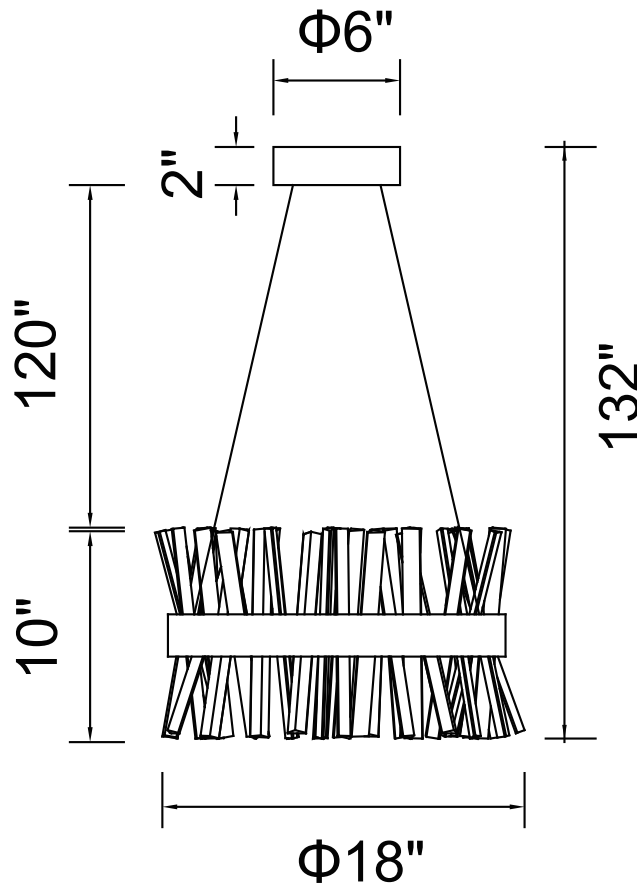

CWI LIGHTING

BRIGHTER LIVING. SIMPLIFIED.

PROJECT: _____

FIXTURE TYPE: _____

LOCATION: _____

CONTACT/PHONE: _____

Item	1086P18-601
Collection	FAYE
Finish	Chrome
Glass	-----
Crystal	Clear
Input	120V AC,60HZ,AC

Shade	-----
Length/Dia.	50"
Width/Ext.	-----
Height	10"
Maximum	132"
Lumens	1500

Light Source	LED
Bulb Info.	30W
Included	-----
Dimmable	No
Color	3000K
Weight	5.3KG