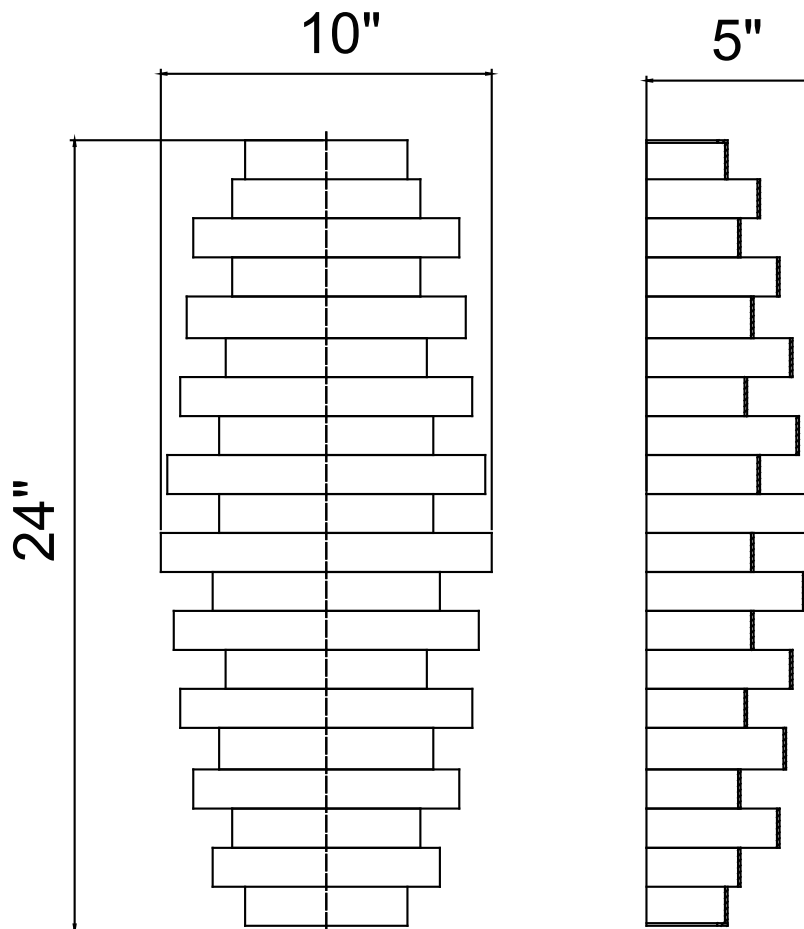

CWI LIGHTING

BRIGHTER LIVING. SIMPLIFIED.

PROJECT: _____

FIXTURE TYPE: _____

LOCATION: _____

CONTACT/PHONE: _____

Item	1068W24-6-620
Collection	ELIZABETTA
Finish	Gold Leaf
Glass	-----
Crystal	-----
Input	120V AC,60HZ,AC

Shade	-----
Length/Dia.	10"
Width/Ext.	5"
Height	24"
Maximum	-----
Lumens	-----

Light Source	E12
Bulb Info.	6×60W
Included	-----
Dimmable	No
Color	-----
Weight	2.9KG