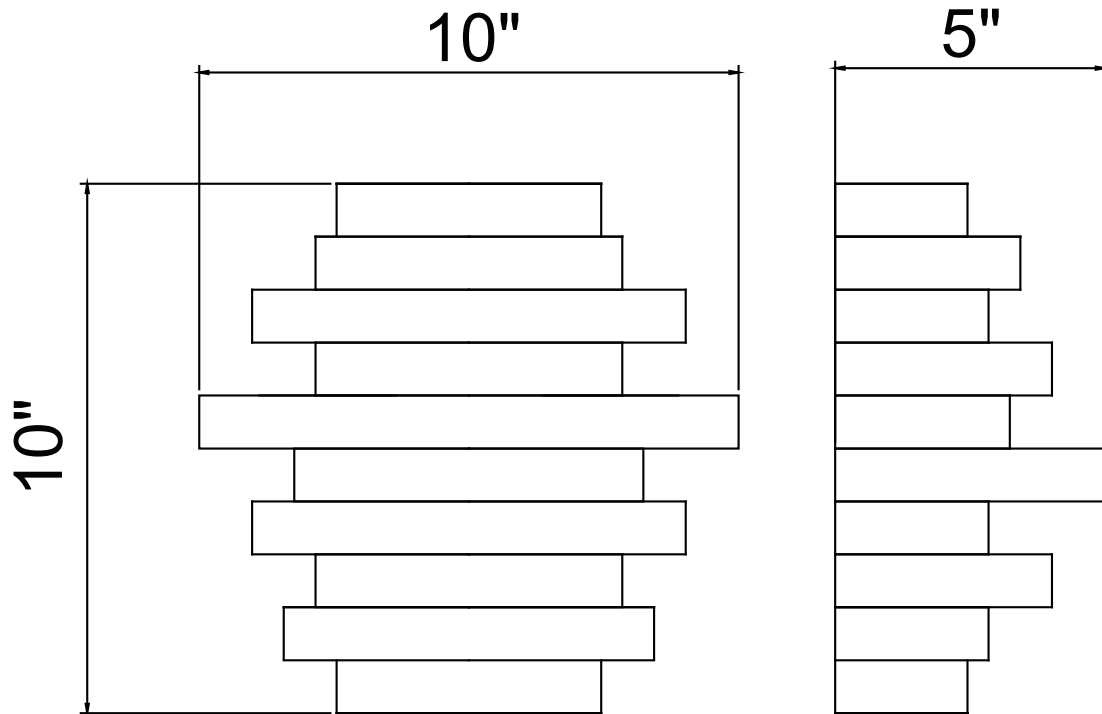

CWI LIGHTING

BRIGHTER LIVING. SIMPLIFIED.

PROJECT: _____

FIXTURE TYPE: _____

LOCATION: _____

CONTACT/PHONE: _____

Item	1068W10-2-620
Collection	ELIZABETTA
Finish	Gold Leaf
Glass	-----
Crystal	-----
Input	120V AC,60HZ,AC

Shade	-----
Length/Dia.	10"
Width/Ext.	5"
Height	10"
Maximum	-----
Lumens	-----

Light Source	E12
Bulb Info.	2×60W
Included	-----
Dimmable	No
Color	-----
Weight	1.2KG