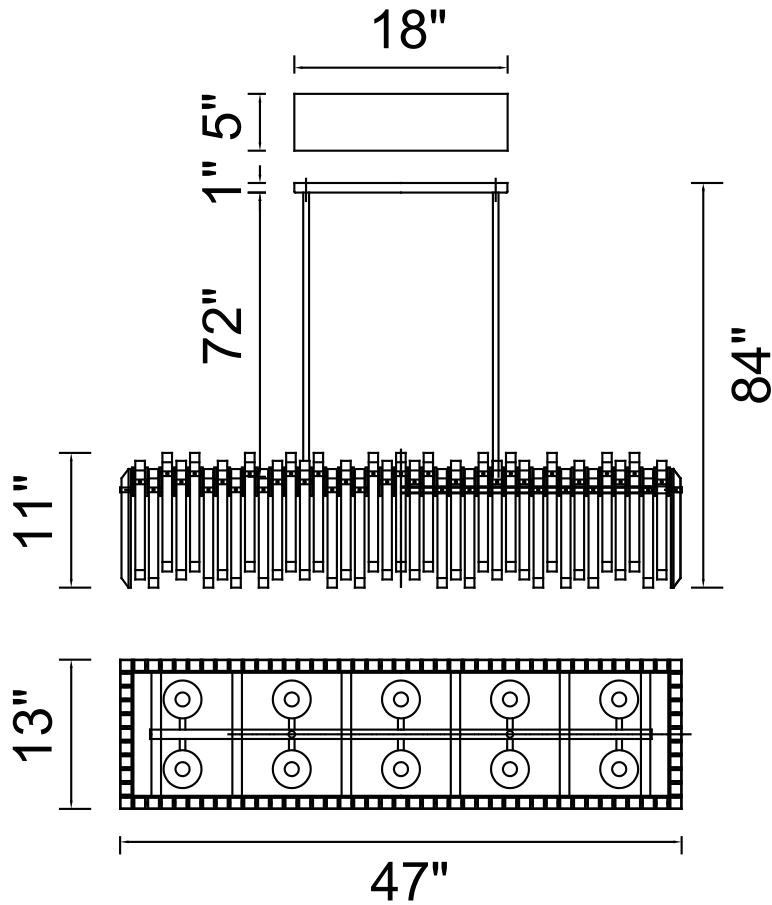

CWI LIGHTING

BRIGHTER LIVING. SIMPLIFIED.

PROJECT: _____
 FIXTURE TYPE: _____
 LOCATION: _____
 CONTACT/PHONE: _____

Item	1065P47-10-601-RC
Collection	HENRIETTA
Finish	Chrome
Glass	-----
Crystal	-----
Input	120V AC,60HZ,AC

Shade	-----
Length/Dia.	47"
Width/Ext.	13"
Height	11"
Maximum	84"
Lumens	-----

Light Source	E12
Bulb Info.	10x60W
Included	-----
Dimmable	No
Color	-----
Weight	27.2KG