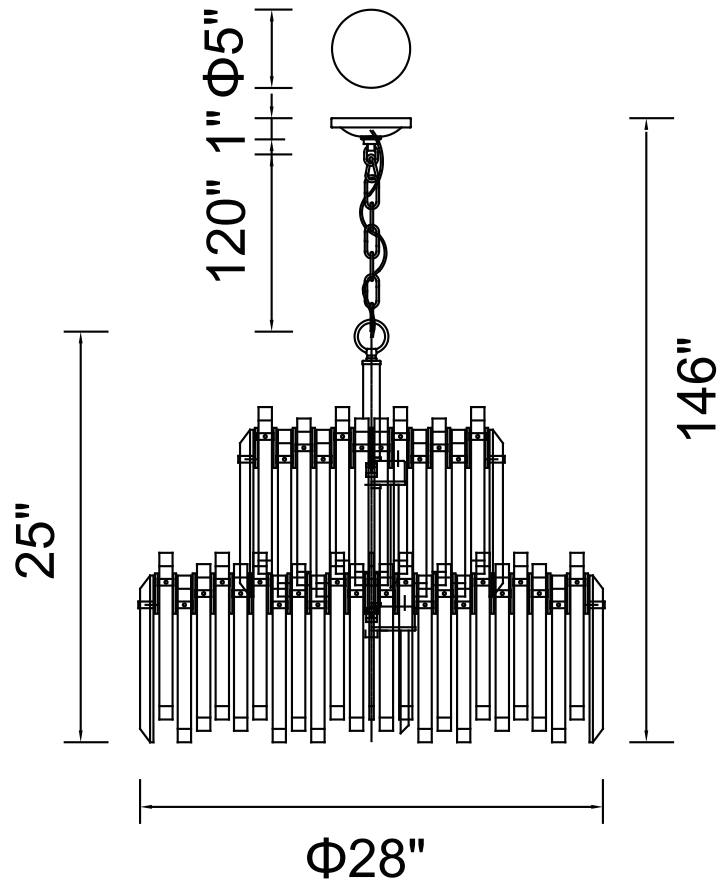

CWI LIGHTING

BRIGHTER LIVING. SIMPLIFIED.

PROJECT: _____

FIXTURE TYPE: _____

LOCATION: _____

CONTACT/PHONE: _____

Item	1065P28-12-601
Collection	HENRIETTA
Finish	Chrome
Glass	-----
Crystal	-----
Input	120V AC,60HZ,AC

Shade	-----
Length/Dia.	28"
Width/Ext.	-----
Height	25"
Maximum	146"
Lumens	-----

Light Source	E12
Bulb Info.	12×60W
Included	-----
Dimmable	No
Color	-----
Weight	29.4KG