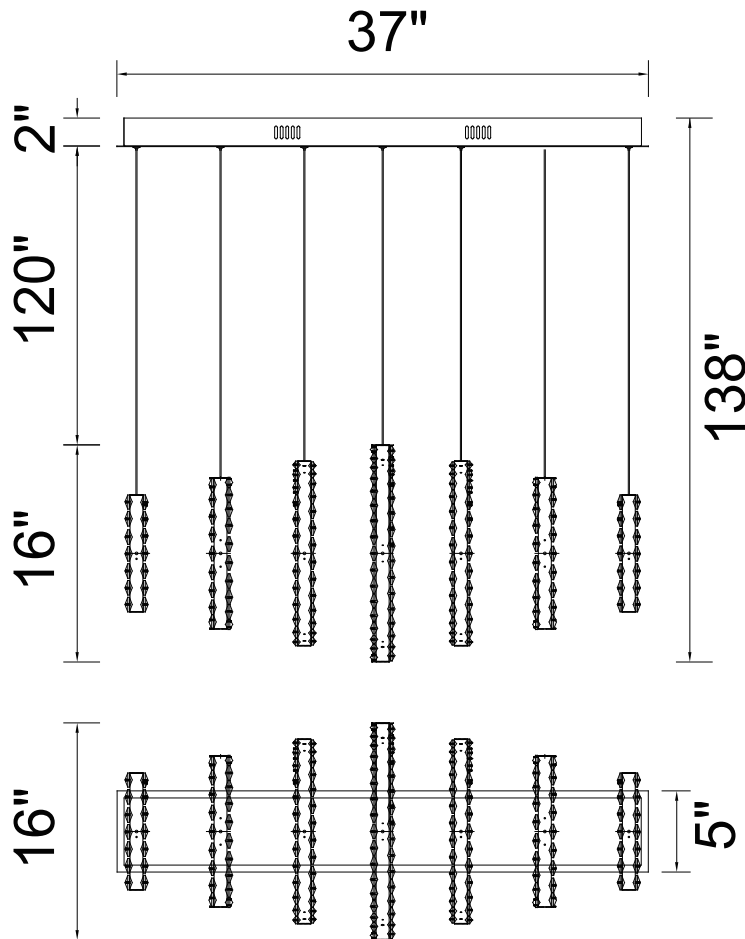

CWI LIGHTING

BRIGHTER LIVING. SIMPLIFIED.

PROJECT: _____

FIXTURE TYPE: _____

LOCATION: _____

CONTACT/PHONE: _____

Item	1046P37-7-601-RC
Collection	CELINA
Finish	Chrome
Glass	-----
Crystal	-----
Input	120V AC,60HZ,AC

Shade	-----
Length/Dia.	37"
Width/Ext.	16"
Height	16"
Maximum	138"
Lumens	2600

Light Source	LED
Bulb Info.	100W
Included	-----
Dimmable	No
Color	4000K
Weight	21.0KG