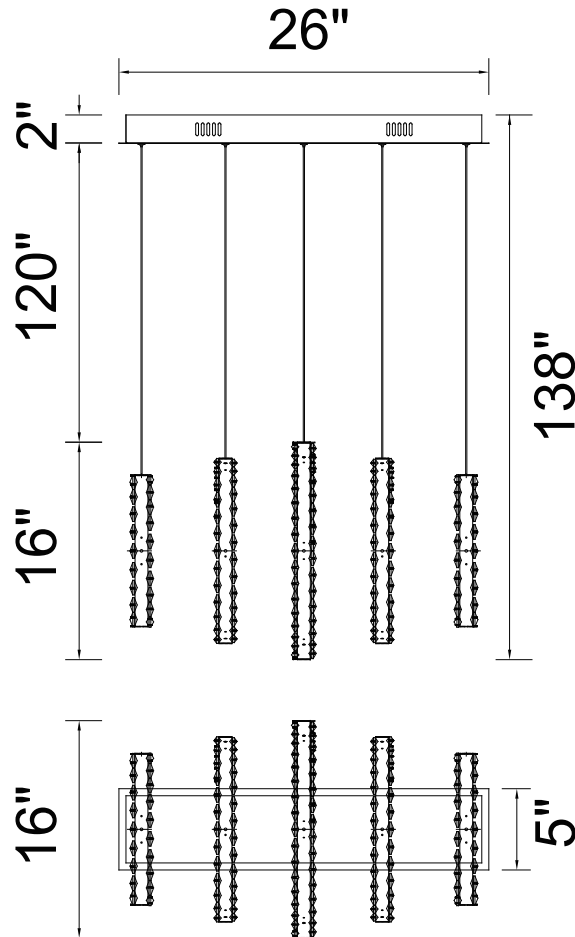

CWI LIGHTING

BRIGHTER LIVING. SIMPLIFIED.

PROJECT: _____

FIXTURE TYPE: _____

LOCATION: _____

CONTACT/PHONE: _____

Item	1046P26-5-601-RC
Collection	CELINA
Finish	Chrome
Glass	-----
Crystal	-----
Input	120V AC,60HZ,AC

Shade	-----
Length/Dia.	26"
Width/Ext.	16"
Height	16"
Maximum	138"
Lumens	1900

Light Source	LED
Bulb Info.	75W
Included	-----
Dimmable	No
Color	4000K
Weight	17.0KG