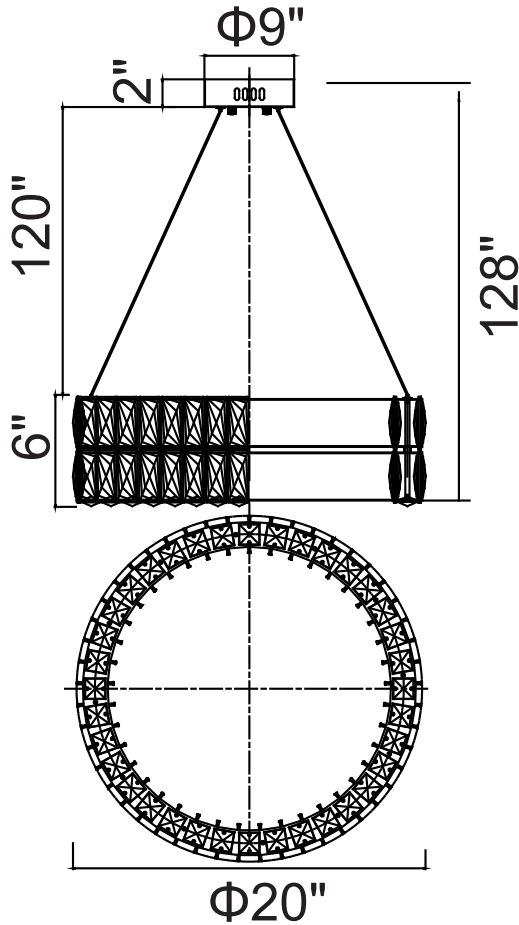

CWI LIGHTING

BRIGHTER LIVING. SIMPLIFIED.

PROJECT: _____

FIXTURE TYPE: _____

LOCATION: _____

CONTACT/PHONE: _____

Item	1044P20-601-R-2C
Collection	MADELINE
Finish	Chrome
Glass	-----
Crystal	Clear
Input	120V AC,60HZ,AC

Shade	-----
Length/Dia.	20"
Width/Ext.	-----
Height	6"
Maximum	128"
Lumens	4200

Light Source	LED
Bulb Info.	55W
Included	-----
Dimmable	No
Color	4000K
Weight	10.4KG