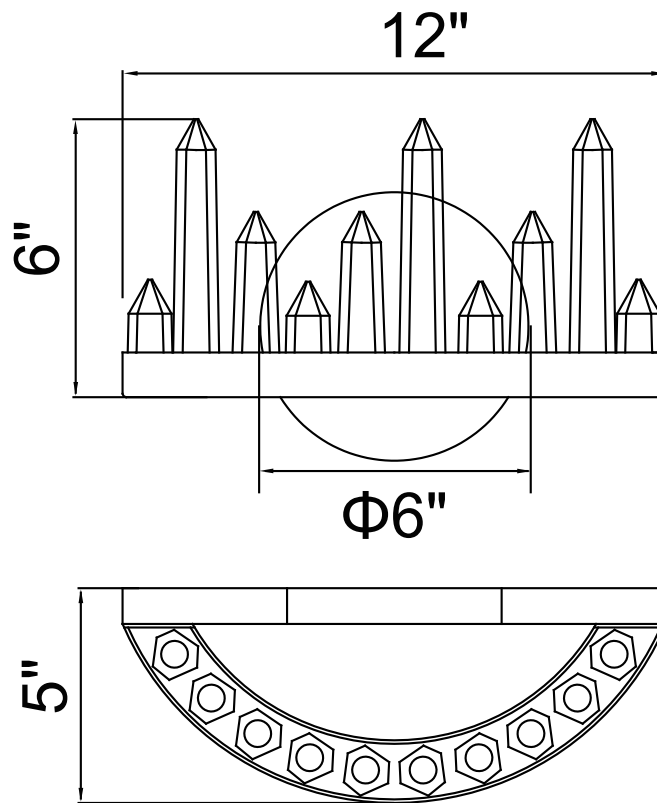

CWI LIGHTING

BRIGHTER LIVING. SIMPLIFIED.

PROJECT: _____

FIXTURE TYPE: _____

LOCATION: _____

CONTACT/PHONE: _____

Item	1043W12-101
Collection	JULIETTE
Finish	Black
Glass	-----
Crystal	-----
Input	120V AC,60HZ,AC

Shade	-----
Length/Dia.	12"
Width/Ext.	5"
Height	6"
Maximum	6"
Lumens	350

Light Source	LED
Bulb Info.	10W
Included	-----
Dimmable	No
Color	3000K
Weight	1.5KG