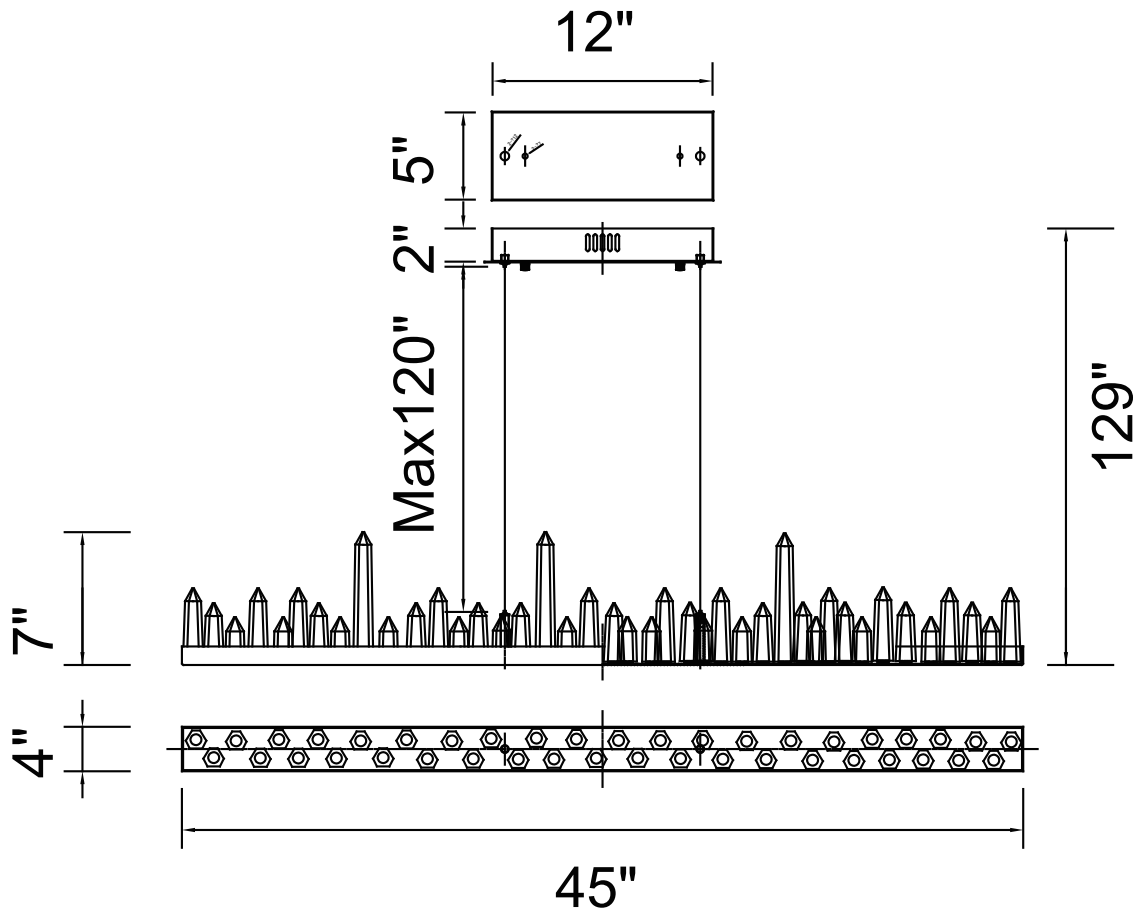

CWI LIGHTING

BRIGHTER LIVING. SIMPLIFIED.

PROJECT: _____

FIXTURE TYPE: _____

LOCATION: _____

CONTACT/PHONE: _____

Item	1043P45-101-RC
Collection	JULIETTE
Finish	Black
Glass	-----
Crystal	-----
Input	120V AC,60HZ,AC

Shade	-----
Length/Dia.	45"
Width/Ext.	4"
Height	7"
Maximum	129"
Lumens	3600

Light Source	LED
Bulb Info.	120W
Included	-----
Dimmable	No
Color	3000K
Weight	6.8KG