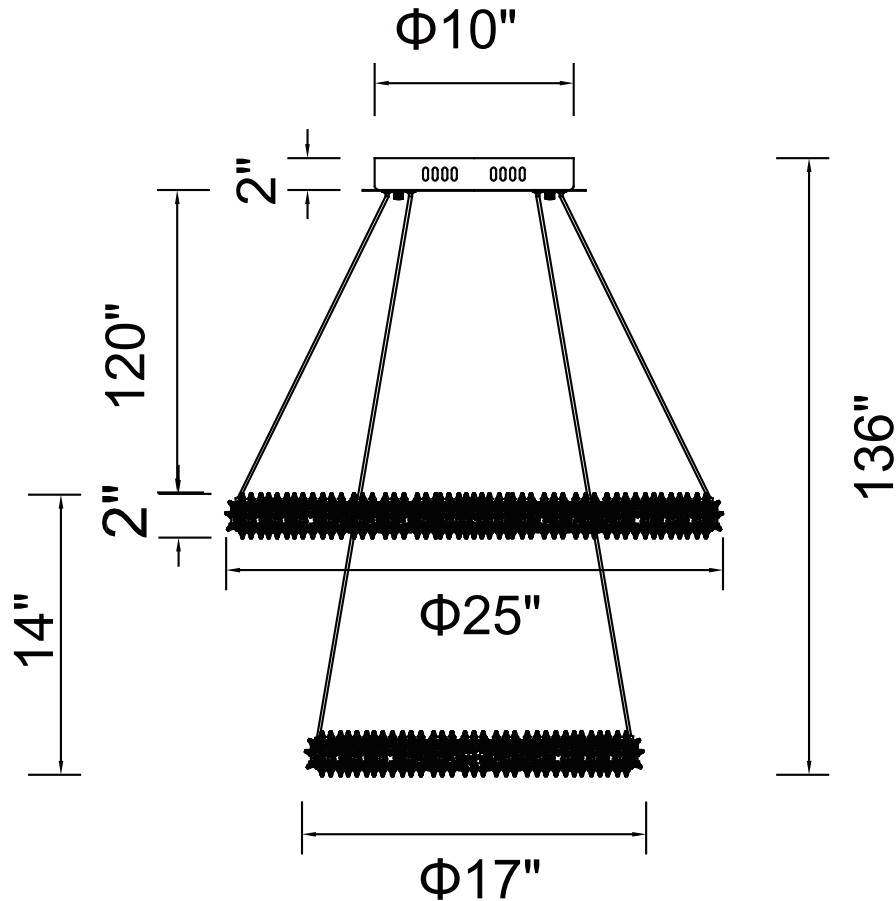

CWI LIGHTING

BRIGHTER LIVING. SIMPLIFIED.

PROJECT: _____

FIXTURE TYPE: _____

LOCATION: _____

CONTACT/PHONE: _____

Item	1042P25-601-2R
Collection	ARIELLE
Finish	Chrome
Glass	-----
Crystal	Clear
Input	120V AC,60HZ,AC

Shade	-----
Length/Dia.	25"
Width/Ext.	-----
Height	14"
Maximum	136"
Lumens	4200

Light Source	LED
Bulb Info.	120W
Included	-----
Dimmable	No
Color	4000K
Weight	8.5KG