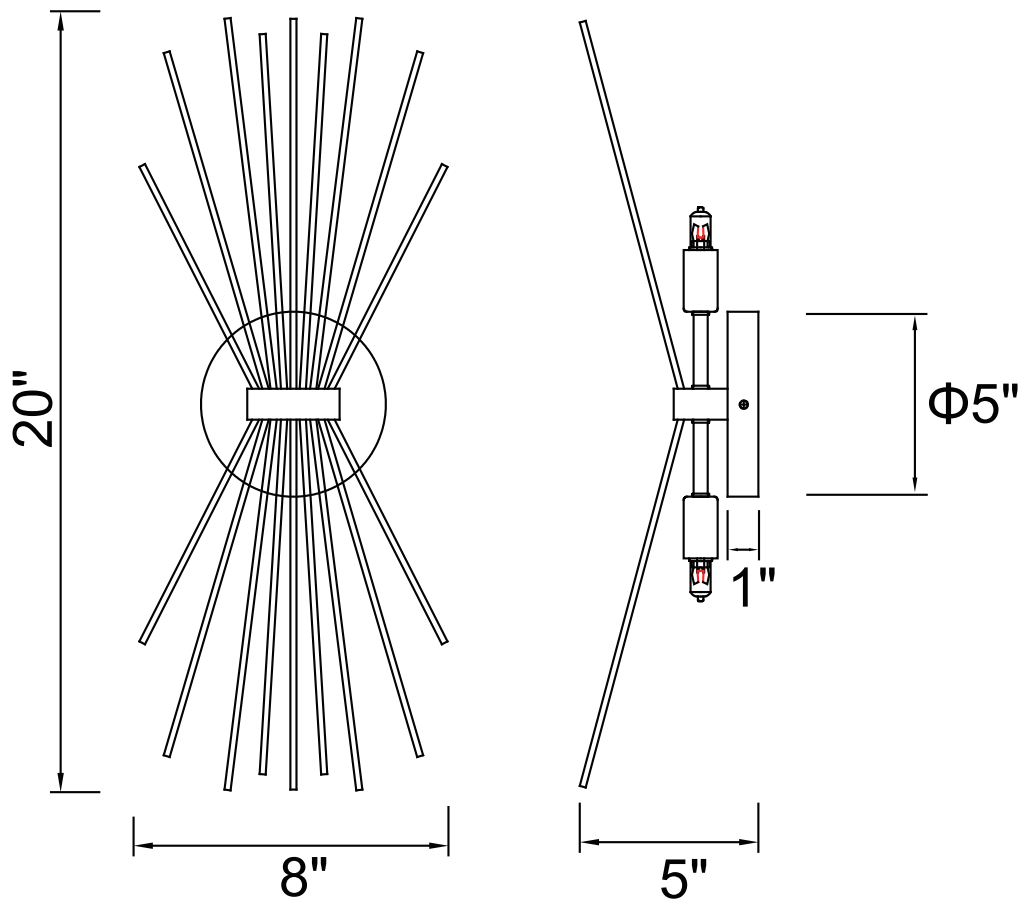

CWI LIGHTING

BRIGHTER LIVING. SIMPLIFIED.

PROJECT: _____

FIXTURE TYPE: _____

LOCATION: _____

CONTACT/PHONE: _____

Item	1034W8-2-620
Collection	SAVANNAH
Finish	Gold Leaf
Glass	-----
Crystal	-----
Input	120V AC,60HZ,AC

Shade	-----
Length/Dia.	8"
Width/Ext.	5"
Height	20"
Maximum	20"
Lumens	-----

Light Source	G9
Bulb Info.	2×40W
Included	-----
Dimmable	No
Color	-----
Weight	1.5KG