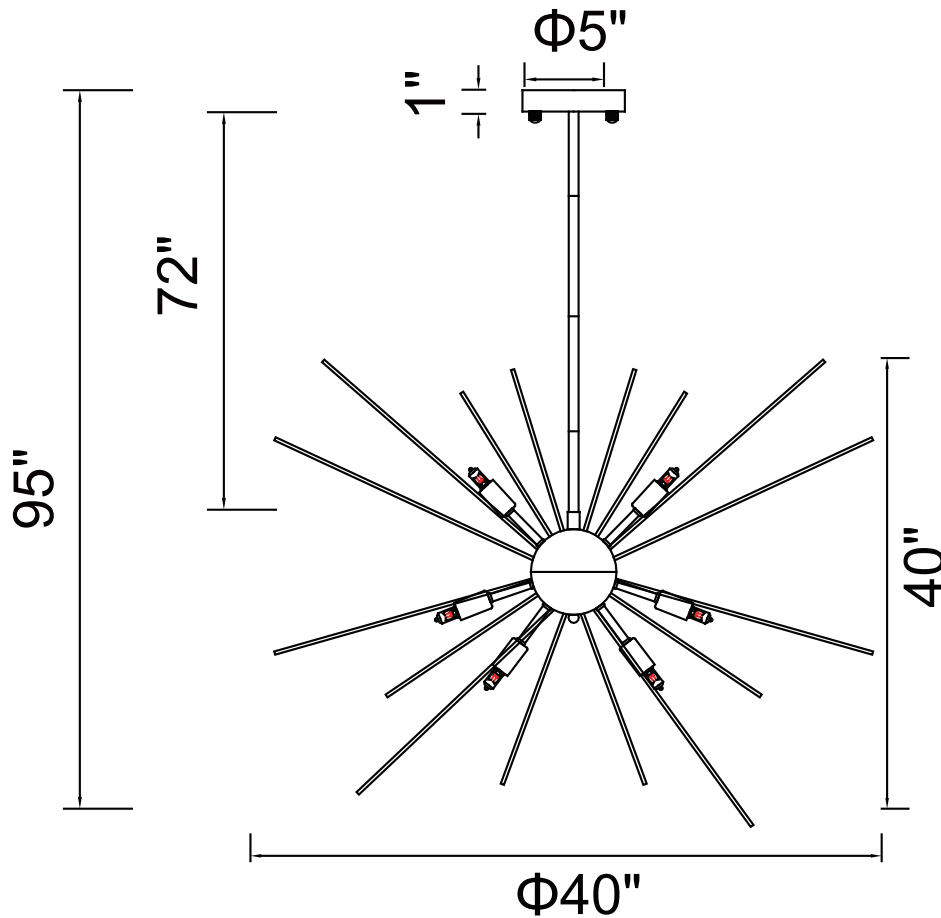

CWI LIGHTING

BRIGHTER LIVING. SIMPLIFIED.

PROJECT: _____

FIXTURE TYPE: _____

LOCATION: _____

CONTACT/PHONE: _____

Item	1034P40-14-620
Collection	SAVANNAH
Finish	Gold Leaf
Glass	-----
Crystal	-----
Input	120V AC,60HZ,AC

Shade	-----
Length/Dia.	40"
Width/Ext.	-----
Height	40"
Maximum	95"
Lumens	-----

Light Source	G9
Bulb Info.	14x40W
Included	-----
Dimmable	No
Color	-----
Weight	13.5KG