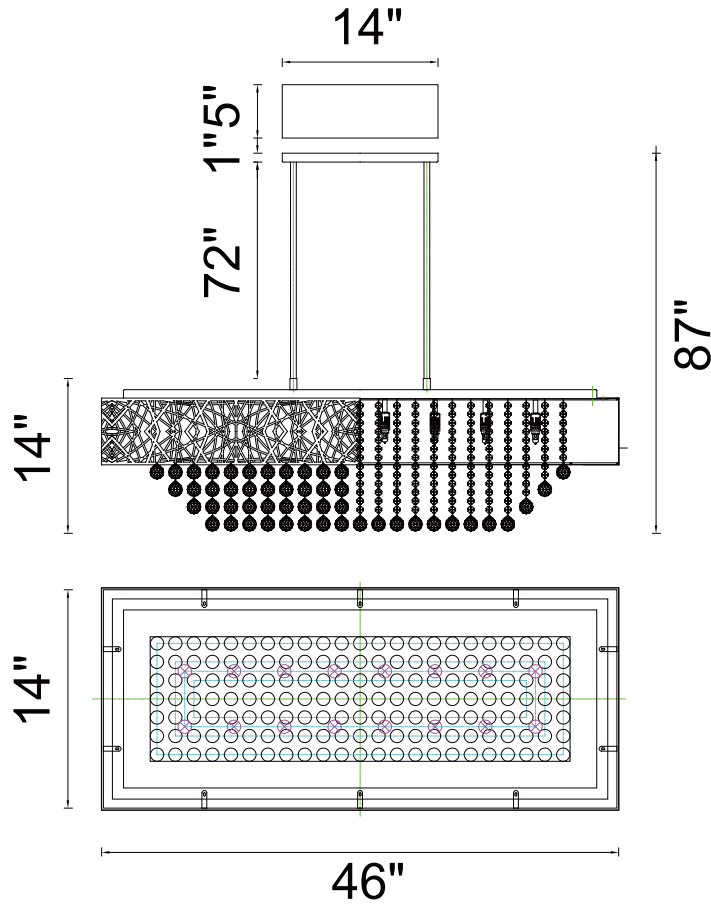

CWI LIGHTING

BRIGHTER LIVING. SIMPLIFIED.

PROJECT: _____
 FIXTURE TYPE: _____
 LOCATION: _____
 CONTACT/PHONE: _____

Item	1032P46-16-601-RC
Collection	ETERNITY
Finish	Chorme
Glass	-----
Crystal	Clear
Input	120V AC,60HZ,AC

Shade	-----
Length/Dia.	46"
Width/Ext.	14"
Height	14"
Maximum	87"
Lumens	-----

Light Source	G9
Bulb Info.	16×40W
Included	-----
Dimmable	No
Color	-----
Weight	-----