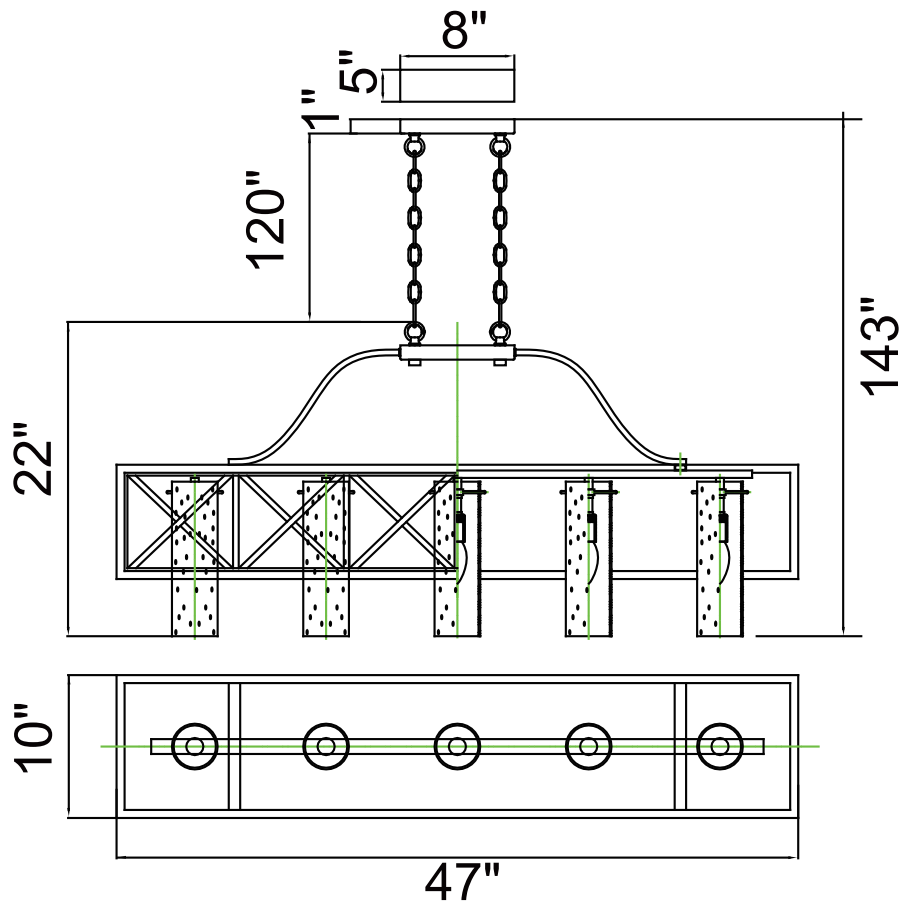

CWI LIGHTING

BRIGHTER LIVING. SIMPLIFIED.

PROJECT: _____

FIXTURE TYPE: _____

LOCATION: _____

CONTACT/PHONE: _____

Item	1030P47-5-217
Collection	KEEVA
Finish	Wood Grain Bronze
Glass	Clear
Crystal	-----
Input	120V AC,60HZ,AC

Shade	-----
Length/Dia.	47"
Width/Ext.	10"
Height	22"
Maximum	143"
Lumens	-----

Light Source	E12
Bulb Info.	5×60W
Included	-----
Dimmable	No
Color	-----
Weight	9.5KG