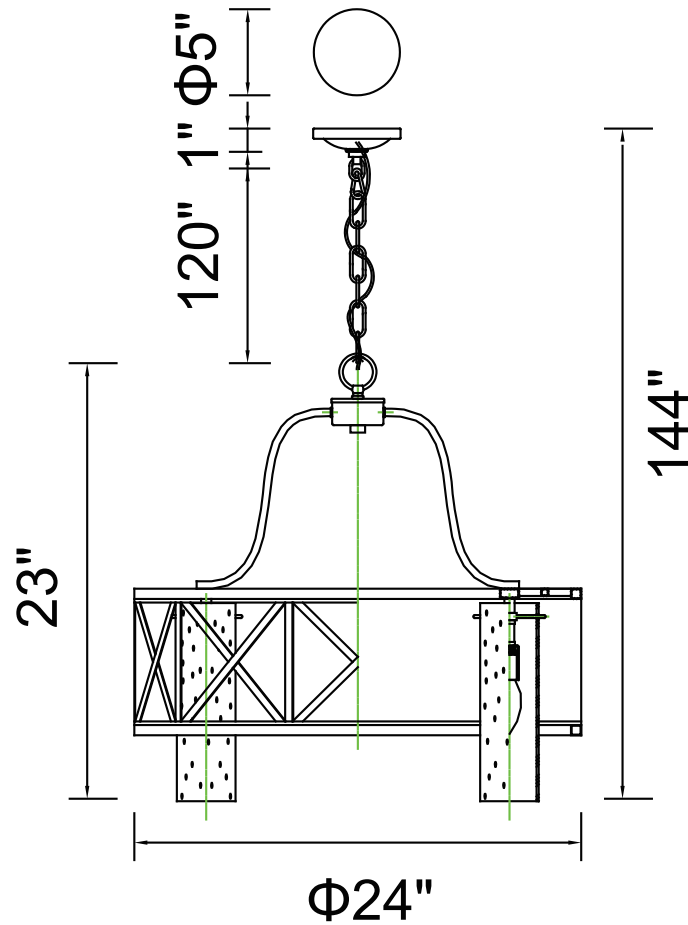

CWI LIGHTING

BRIGHTER LIVING. SIMPLIFIED.

PROJECT: _____

FIXTURE TYPE: _____

LOCATION: _____

CONTACT/PHONE: _____

Item	1030P24-4-217
Collection	KEEVA
Finish	Wood Grain Bronze
Glass	Clear
Crystal	-----
Input	120V AC,60HZ,AC

Shade	-----
Length/Dia.	34"
Width/Ext.	10"
Height	22"
Maximum	144"
Lumens	-----

Light Source	E12
Bulb Info.	4×60W
Included	-----
Dimmable	No
Color	-----
Weight	6.2KG