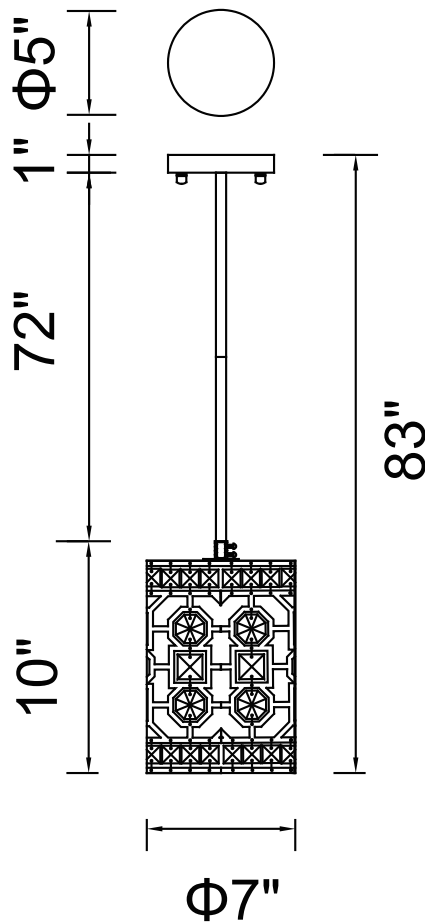

CWI LIGHTING

BRIGHTER LIVING. SIMPLIFIED.

PROJECT: _____

FIXTURE TYPE: _____

LOCATION: _____

CONTACT/PHONE: _____

Item	1026P7-1-193
Collection	BELINDA
Finish	Champagne
Glass	-----
Crystal	Clear
Input	120V AC,60HZ,AC

Shade	-----
Length/Dia.	7"
Width/Ext.	-----
Height	10"
Maximum	83"
Lumens	-----

Light Source	E26
Bulb Info.	1×60W
Included	-----
Dimmable	No
Color	-----
Weight	7.2KG