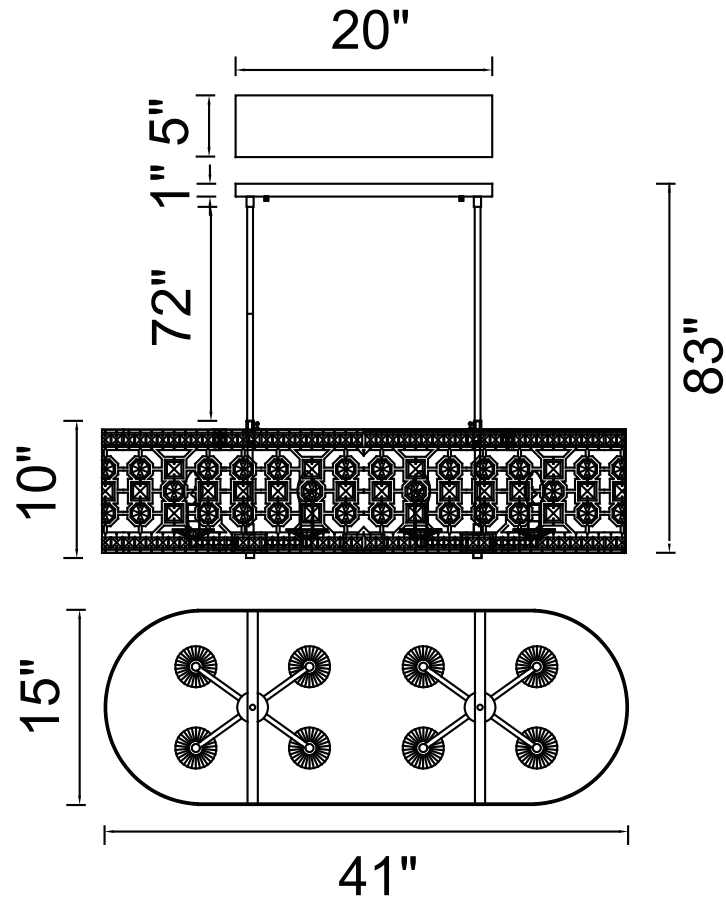

CWI LIGHTING

BRIGHTER LIVING. SIMPLIFIED.

PROJECT: _____
 FIXTURE TYPE: _____
 LOCATION: _____
 CONTACT/PHONE: _____

Item	1026P41-8-193
Collection	BELINDA
Finish	Champagne
Glass	-----
Crystal	Clear
Input	120V AC,60HZ,AC

Shade	-----
Length/Dia.	41"
Width/Ext.	15"
Height	10"
Maximum	83"
Lumens	-----

Light Source	E12
Bulb Info.	8x60W
Included	-----
Dimmable	No
Color	-----
Weight	1.2KG