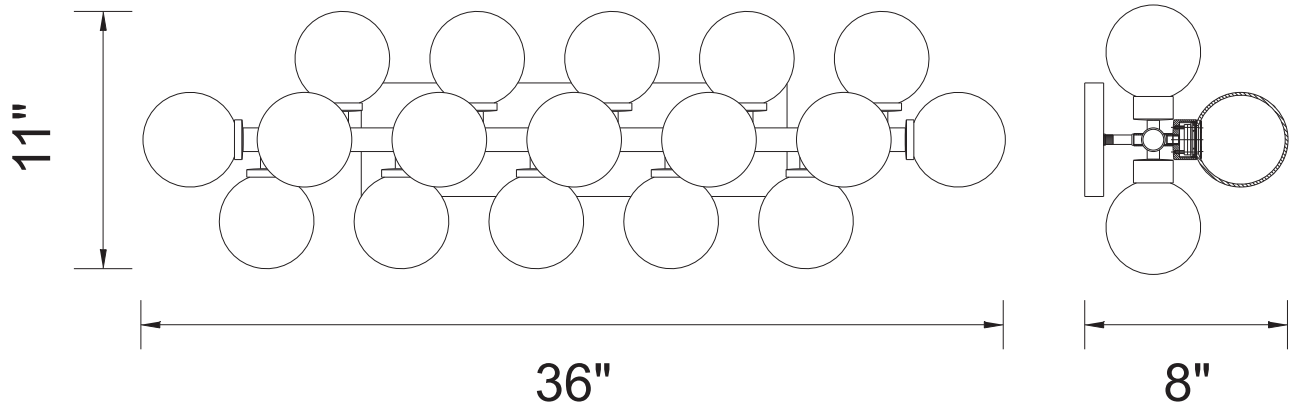

CWI LIGHTING

BRIGHTER LIVING. SIMPLIFIED.

PROJECT: _____

FIXTURE TYPE: _____

LOCATION: _____

CONTACT/PHONE: _____

Item	1020W36-17-602
Collection	ARYA
Finish	Satin Gold
Glass	-----
Crystal	-----
Input	120V AC,60HZ,AC

Shade	-----
Length/Dia.	36"
Width/Ext.	8"
Height	11"
Maximum	11"
Lumens	-----

Light Source	LED
Bulb Info.	17xG4xMAX2W
Included	-----
Dimmable	No
Color	-----
Weight	