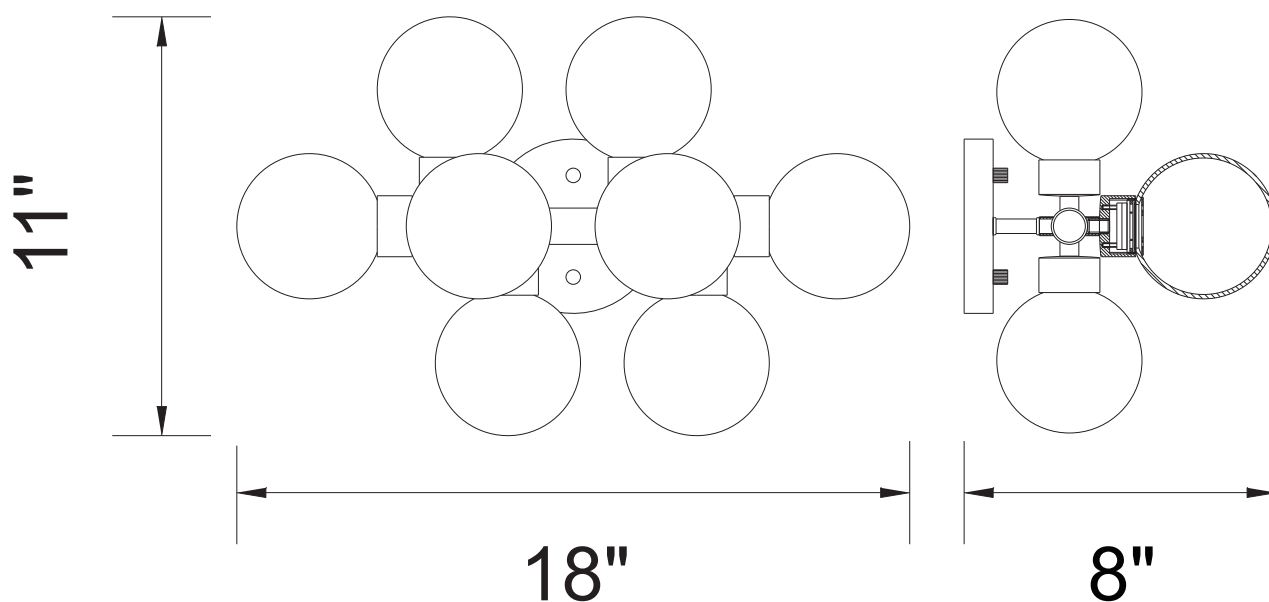

CWI LIGHTING

BRIGHTER LIVING. SIMPLIFIED.

PROJECT: _____
 FIXTURE TYPE: _____
 LOCATION: _____
 CONTACT/PHONE: _____

Item	1020W18-8-602
Collection	ARYA
Finish	Satin Gold
Glass	-----
Crystal	-----
Input	120V AC,60HZ,AC

Shade	-----
Length/Dia.	18"
Width/Ext.	8"
Height	11"
Maximum	11"
Lumens	-----

Light Source	LED
Bulb Info.	8×G4×MAX2W
Included	-----
Dimmable	No
Color	-----
Weight	