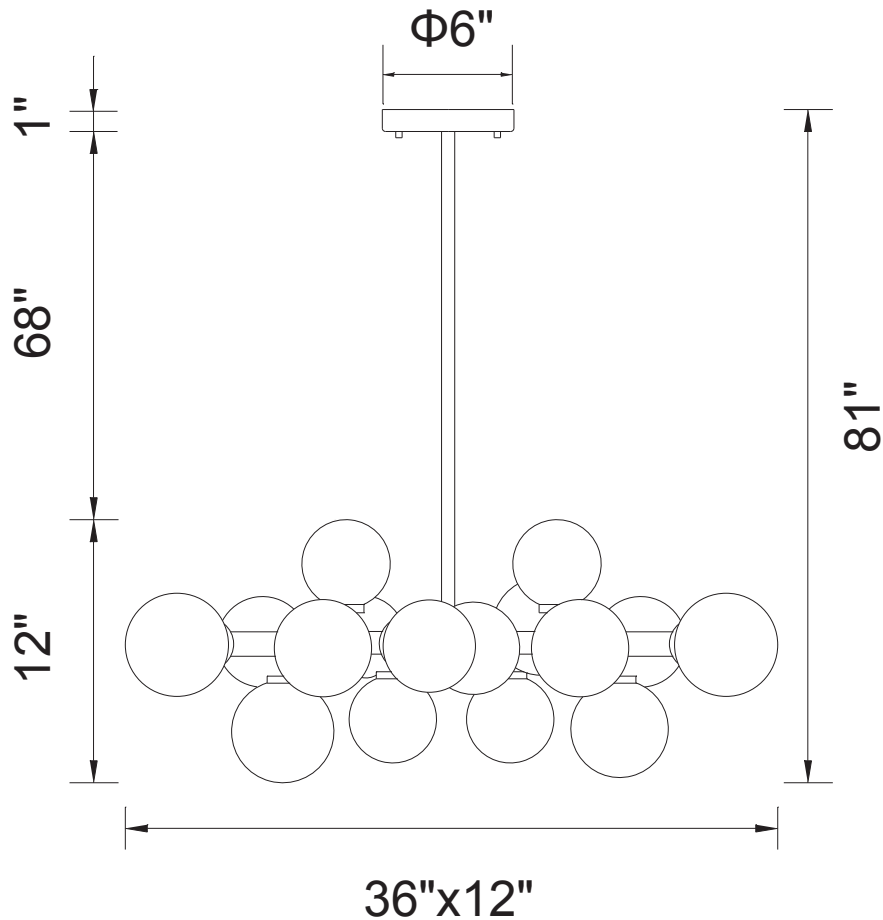

# CWI LIGHTING

BRIGHTER LIVING. SIMPLIFIED.

PROJECT: \_\_\_\_\_

FIXTURE TYPE: \_\_\_\_\_

LOCATION: \_\_\_\_\_

CONTACT/PHONE: \_\_\_\_\_

Item	1020P36-16-602
Collection	ARYA
Finish	Satin Gold
Glass	-----
Crystal	-----
Input	120V AC,60HZ,AC

Shade	-----
Length/Dia.	36"
Width/Ext.	12"
Height	12"
Maximum	81"
Lumens	-----

Light Source	LED
Bulb Info.	16xG4xMAX2W
Included	-----
Dimmable	No
Color	-----
Weight	