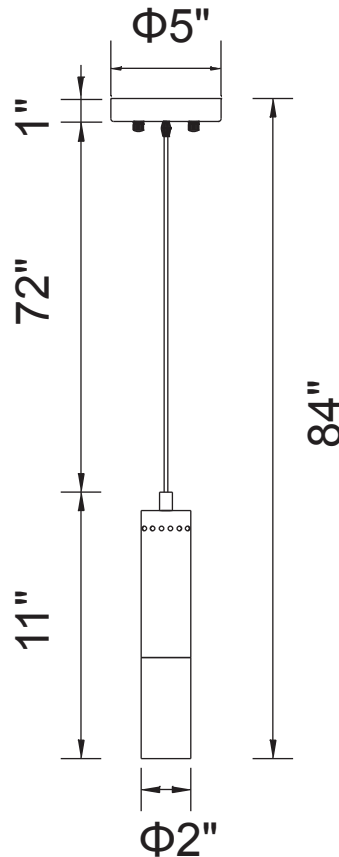

CWI LIGHTING

BRIGHTER LIVING. SIMPLIFIED.

PROJECT: _____

FIXTURE TYPE: _____

LOCATION: _____

CONTACT/PHONE: _____

Item	1015P2-1-129
Collection	ANEM
Finish	Matte Black Satin Gold
Glass	-----
Crystal	-----
Input	120V AC,60HZ,AC

Shade	-----
Length/Dia.	2"
Width/Ext.	-----
Height	11"
Maximum	84"
Lumens	-----

Light Source	E12
Bulb Info.	1×60W
Included	-----
Dimmable	No
Color	-----
Weight	