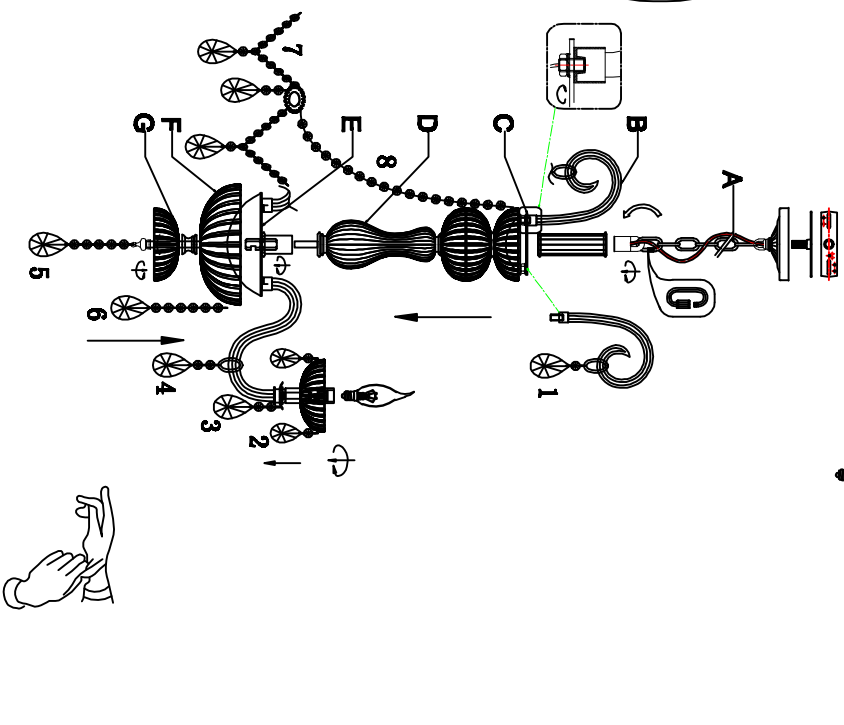

Trade Mark:
CRYSTAL WORLD INC

Product Name: Pendant lamp
Model :8393P24C-6-Cognac
120Vac, 60Hz,AC ONLY
Lamp Size:D24"*H36"~H158"

EITL
C_{Lighting} US
Intertek
4006677

PENDANT LAMP ASSEMBLY INSTRUCTIONS

- 1.Screw the part(B) onto the part(C) with nuts.
- 2.Place the part(C) and part(D) onto part(E) in order.
- 3.Place the cover to the center tube secure with loop.
- 4.Please fix part(A) with part(B).
- 5.Please fix part(F) with part(E).
- 6.Please wear gloves when you hanging the crystal.
- 7.Install bulbs (NOT INCLUDED).USE 120V E12  6*40W Max.

6PCS		1	4PCS		2	1PCS		3	4PCS		4	1PCS		5	4PCS		6	6PCS		7	6PCS		8
	1.4MM*1PCS		1.4MM*1PCS	1.4MM*1PCS		1.4MM*1PCS	1.4MM*1PCS		1.4MM*1PCS	1.4MM*1PCS		1.4MM*1PCS	1.4MM*1PCS		1.4MM*1PCS	1.4MM*1PCS		1.4MM*1PCS	1.4MM*1PCS	1.4MM*1PCS		1.4MM*1PCS	1.4MM*1PCS
	6MM*1PCS		6MM*1PCS	6MM*1PCS		6MM*1PCS	6MM*1PCS		6MM*1PCS	6MM*1PCS		6MM*1PCS	6MM*1PCS		6MM*1PCS	6MM*1PCS		6MM*1PCS	6MM*1PCS	6MM*1PCS		6MM*1PCS	6MM*1PCS