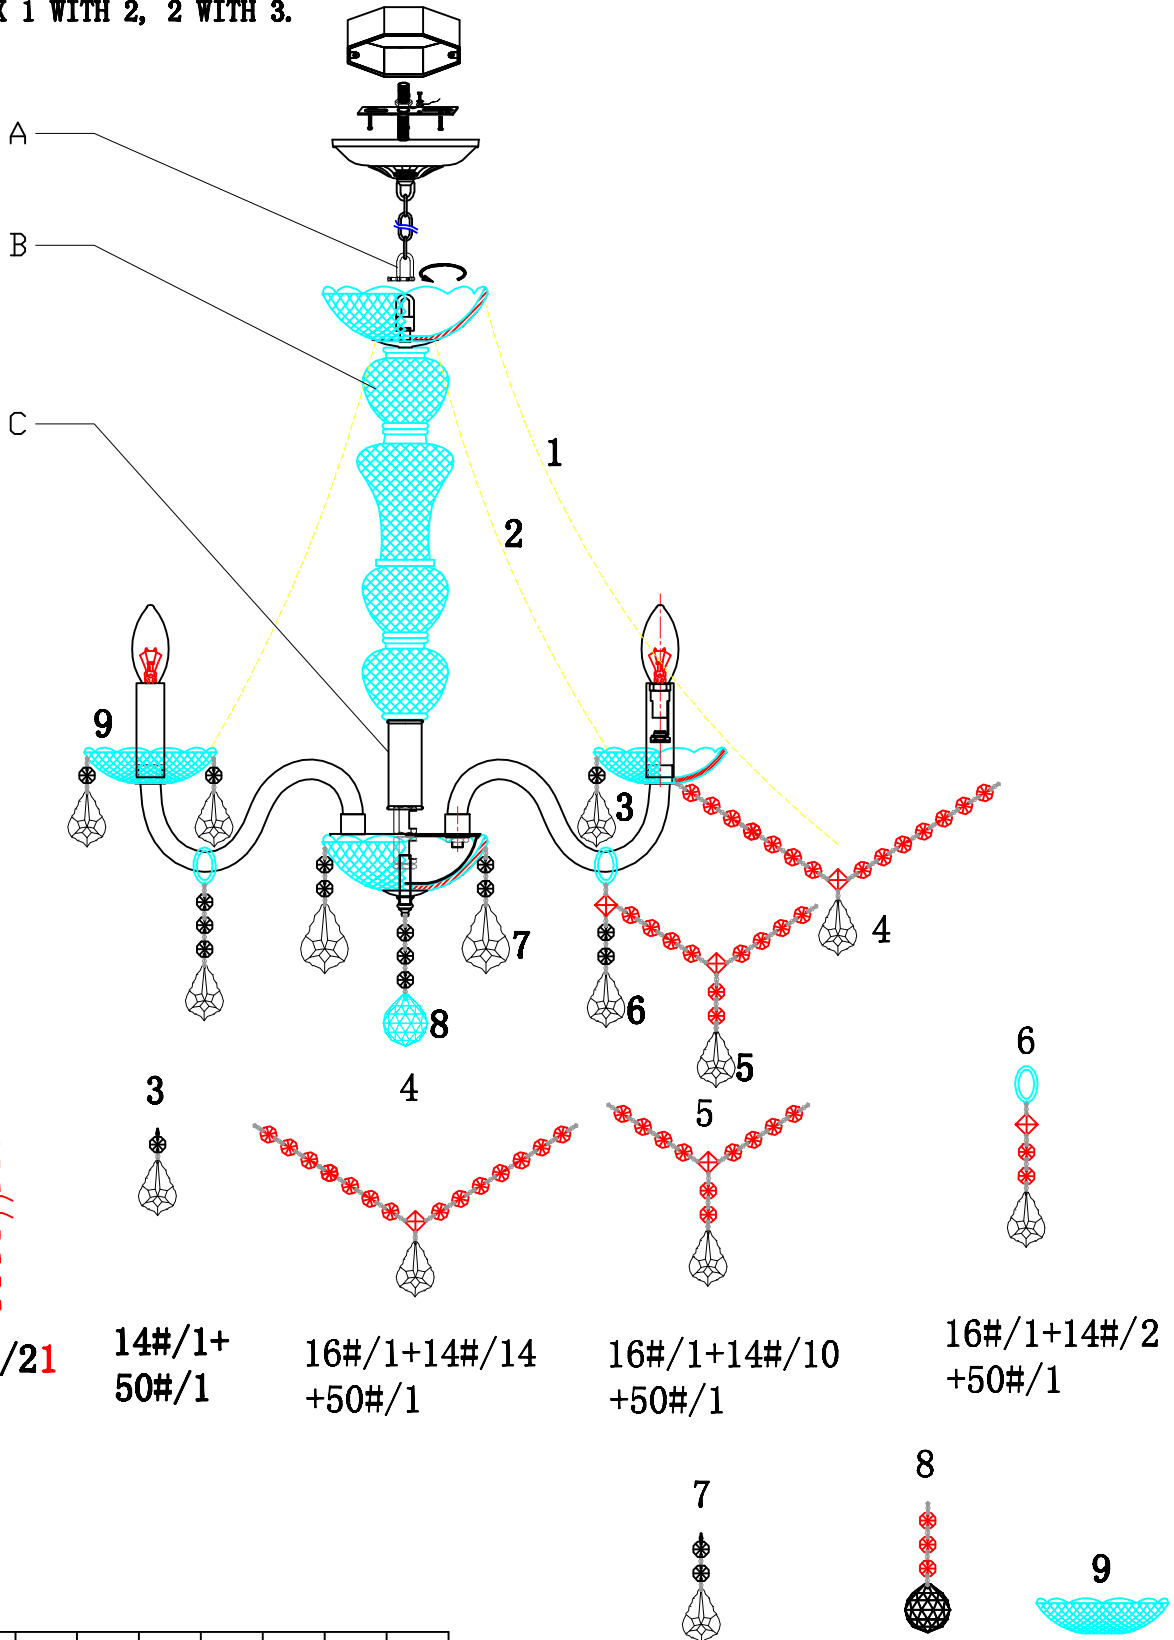

ASSEMBLE INSTRUCTION

8023P24G-6

120V E12 6*MAX 40W

24"*30"

1. PLEASE TAKE OFF THE PLASTIC SHEET FROM THE LAMP BODY.

2. PLEASE WEAR GLOVES WHEN YOU HANGING THE CRYSTAL.

3. PLEASE FIX 1 WITH 2, 2 WITH 3.

- 1**

 14#/26
- 2**

 14#/21
- 3**

 14#/1+
50#/1
- 4**

 16#/1+14#/14
+50#/1
- 5**

 16#/1+14#/10
+50#/1
- 6**

 16#/1+14#/2
+50#/1

- 7**

 14#/2
+63#/1
- 8**

 14#/3
+40#/1

NO.	1	2	3	4	5	6	7	8	9
Quantity	6	6	24	6	6	6	6	1	6