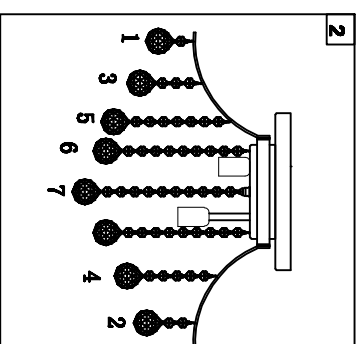

Trade Mark:
CRYSTAL WORLD INC

Product Name: Ceiling lamp
Model :8012C20G
120Vac, 60Hz,AC ONLY
Lamp size:Ø20"XH14"

CEILING LAMP ASSEMBLY INSTRUCTIONS

1. Place fixture (A) onto Crossbar (EE), secure with Mounting screw (DD).
Note: The fixture (A) should be installed with the sockets facing down.

Hardware Used

DD Mounting screw  X 4

2. Please put the crystal(1) (2)(3) (4) (5) (6) (7) to the fixture .

3. Install light bulbs (not included).
Use bulb
120V E12 6*40W Max.