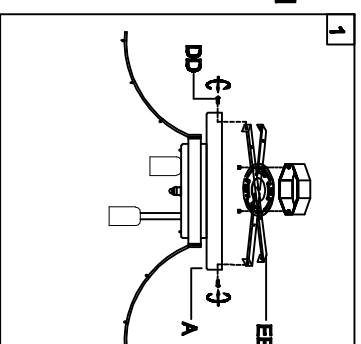

Trade Mark:
CRYSTAL WORLD INC

Product Name: Ceiling lamp
Model :8012C20G
120Vac, 60Hz,AC ONLY
Lamp size:Ø20"XH14"

CEILING LAMP ASSEMBLY INSTRUCTIONS

1. Place fixture (A) onto Crossbar (EE), secure with Mounting screw (DD).
Note: The fixture (A) should be installed with the sockets facing down.

Hardware Used

DD Mounting screw  X 4

2. Please put the crystal(1) (2)(3) (4) (5) (6) (7) to the fixture .

3. Install light bulbs (not included).
Use bulb
120V E12 6*40W Max.