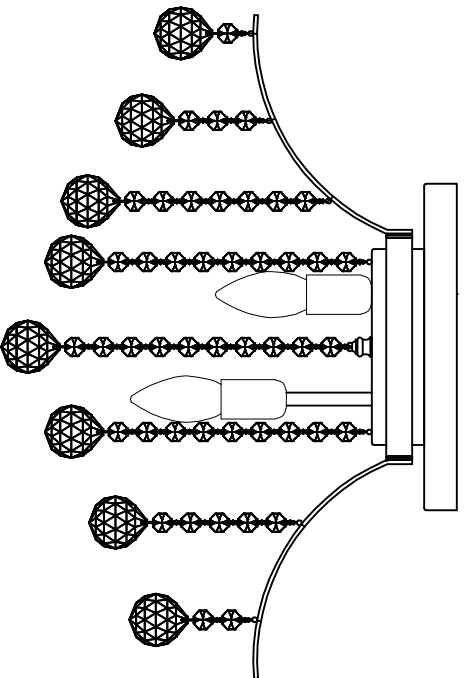

Trade Mark:
CRYSTAL WORLD INC

Product Name: Ceiling lamp
Model :8012C20G
120Vac, 60Hz,AC ONLY
Lamp size:Ø20"XH14"

CEILING LAMP ASSEMBLY INSTRUCTIONS

1. Place fixture (A) onto Crossbar (EE), secure with Mounting screw (DD).
Note: The fixture (A) should be installed with the sockets facing down.

Hardware Used

DD Mounting screw  X 4

2. Please put the crystal(1) (2)(3) (4) (5) (6) (7) to the fixture .

3. Install light bulbs (not included).
Use bulb
120V E12 6*40W Max.