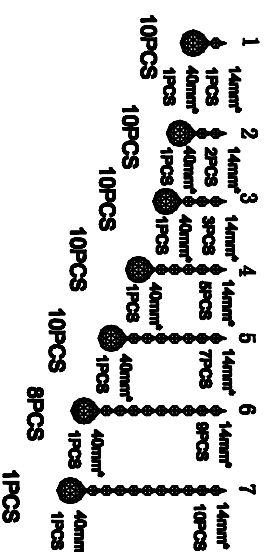

Trade Mark:
CRYSTAL WORLD INC

Product Name: Ceiling lamp
Model :8012C20G
120Vac, 60Hz,AC ONLY
Lamp size:Ø20"XH14"

CEILING LAMP ASSEMBLY INSTRUCTIONS

1. Place fixture (A) onto Crossbar (EE), secure with Mounting screw (DD).
Note: The fixture (A) should be installed with the sockets facing down.

Hardware Used

DD Mounting screw  X 4

2. Please put the crystal(1) (2)(3) (4) (5) (6) (7) to the fixture .

3. Install light bulbs (not included).
Use bulb
120V E12 6*40W Max.