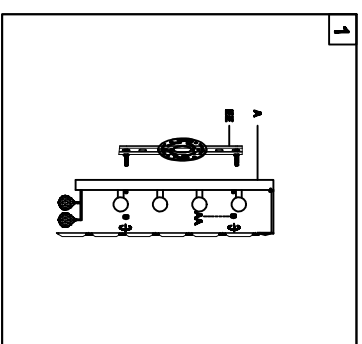

Trade Mark:  
CRYSTAL WORLD INC

Product Name: Wall Lamp  
Model :8007W7C  
120VAc, 60HZ,AC ONLY  
Lamp Size:W7"xH\*5"E

## WALL LAMP ASSEMBLY INSTRUCTIONS

1. Place fixture(A) onto crossbar (EE).  
Secure with cap nuts (AA).