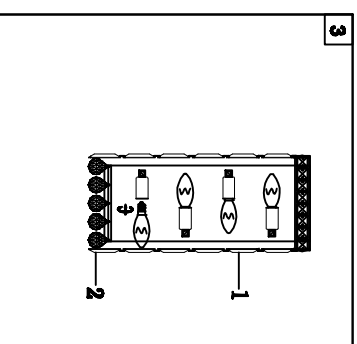

## WALL LAMP ASSEMBLY INSTRUCTIONS

1. Place fixture(A) onto crossbar (EE).  
Secure with cap nuts (AA).

### Hardware Used

AA Cap nut      A      X 2

2. Please hang the crystal(1) (2) to the fixture .

3. Install light bulbs ( not included).  
Use bulb  
120V E12      4\*40W Max.

  
C US  
Intertek  
4006677