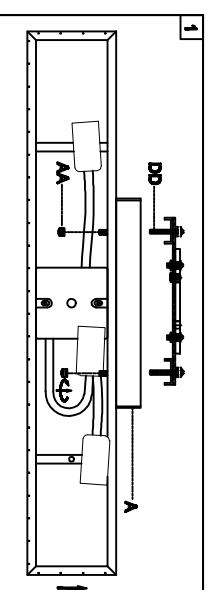

Trade Mark:
CRYSTAL WORLD INC

Product Name: Wall lamp
Model :8004W25C-A
120VAC, 60HZ,AC ONLY
Lamp Size:W25"H*6"E

WALL LAMP ASSEMBLY INSTRUCTIONS

1. Place fixture(A) onto mounting screws (DD), secure with cap nuts (AA).

Hardware Used

AA Cap nut	a	X 4
DD Mounting screw		X 4

2. Please hang the crystal(A) (B) to the fixture .

3. Install light bulbs (not included). Use bulb

120V  E12 3*Max 40W