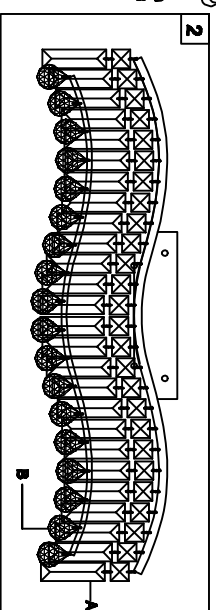

Trade Mark:
CRYSTAL WORLD INC

Product Name: Wall lamp
Model :8004W25C-A
120VAC, 60HZ,AC ONLY
Lamp Size:W25"H*6"E

WALL LAMP ASSEMBLY INSTRUCTIONS

1. Place fixture(A) onto mounting screws (DD), secure with cap nuts (AA).

Hardware Used

AA Cap nut	a	X 4
DD Mounting screw		X 4

2. Please hang the crystal(A) (B) to the fixture .

3. Install light bulbs (not included). Use bulb

120V  E12 3*Max 40W