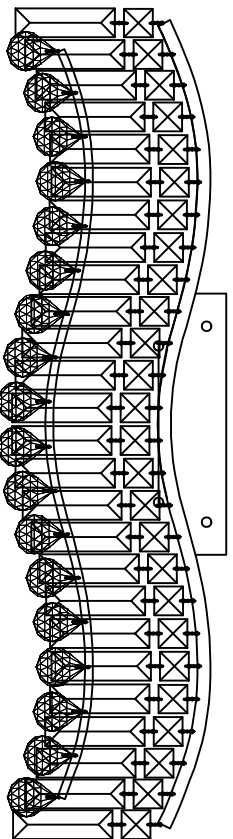

Trade Mark:
CRYSTAL WORLD INC

Product Name: Wall lamp
Model :8004W25C-A
120VAC, 60HZ,AC ONLY
Lamp Size:W25"H*6"E

WALL LAMP ASSEMBLY INSTRUCTIONS

1. Place fixture(A) onto mounting screws (DD), secure with cap nuts (AA).

Hardware Used

AA Cap nut	a	X 4
DD Mounting screw		X 4

2. Please hang the crystal(A) (B) to the fixture .

3. Install light bulbs (not included). Use bulb

120V  E12 3*Max 40W