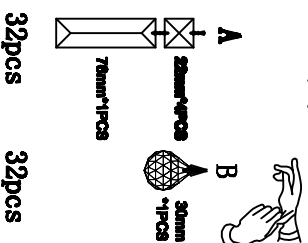

Trade Mark:
CRYSTAL WORLD INC

Product Name: Wall lamp
Model :8004W25C-A
120VAC, 60HZ,AC ONLY
Lamp Size:W25"H*6"E

WALL LAMP ASSEMBLY INSTRUCTIONS

1. Place fixture(A) onto mounting screws (DD), secure with cap nuts (AA).

Hardware Used

AA Cap nut	a	X 4
DD Mounting screw		X 4

2. Please hang the crystal(A) (B) to the fixture .

3. Install light bulbs (not included). Use bulb

120V  E12 3*Max 40W