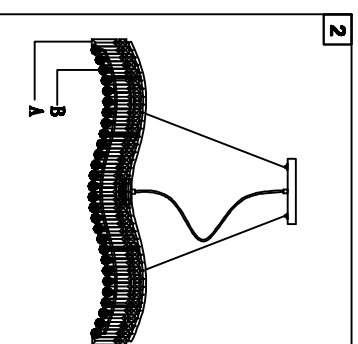

Trade Mark:
CRYSTAL WORLD INC

Product Name: Pendant lamp
Model :8004P36C-A
120Vac, 60Hz,AC ONLY
Lamp Size:L36"WxV5"H 48"H

PENDANT LAMP ASSEMBLY INSTRUCTIONS

1.Place fixture(A)onto mounting screws (DD),secure with cap nuts (AA).

| Hardware Used | |
|-------------------|-------|
| AA Cap nut | a X 2 |
| DD Mounting screw | X 2 |

2.Please hang the crystal(A) (B) to the fixture .

| | |
|---|---|
| A | B |
|  22mm*1PCS |  30mm*1PCS |
|  76mm*1PCS | |
| 82PCS | 52PCS |