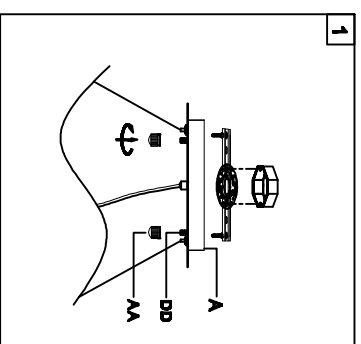

Trade Mark:
CRYSTAL WORLD INC

Product Name: Pendant lamp
Model :8004P36C-A
120Vac, 60Hz,AC ONLY
Lamp Size:L36"WxV5"H 48"H

PENDANT LAMP ASSEMBLY INSTRUCTIONS

1.Place fixture(A)onto mounting screws (DD),secure with cap nuts (AA).

| Hardware Used | |
|-------------------|-------|
| AA Cap nut | a X 2 |
| DD Mounting screw | X 2 |

2.Please hang the crystal(A) (B) to the fixture .

| | |
|---|---|
| A | B |
|  22mm*1PCS |  30mm*1PCS |
|  76mm*1PCS | |
| 82PCS | 52PCS |