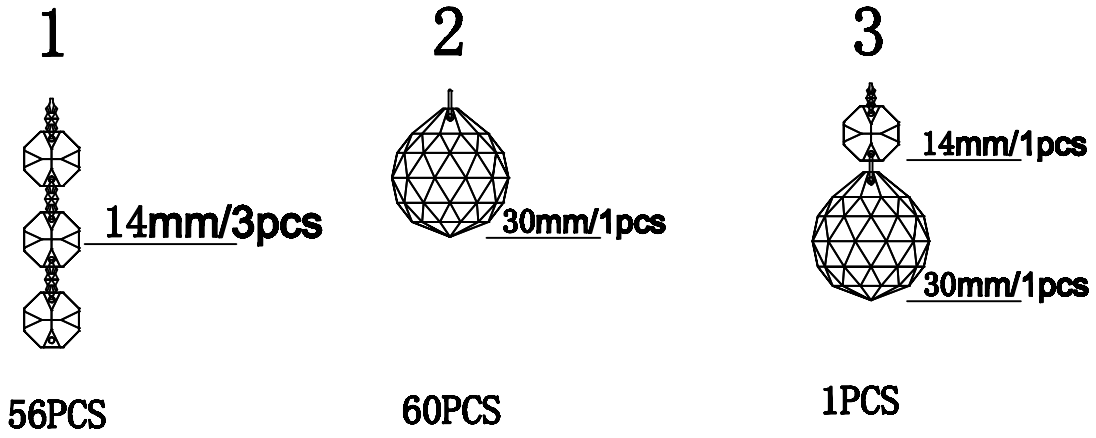

ASSEMBLE INSTRUCTION

8002C12

110V E12 BULB 3*40W

φ310*H200mm

1. PLEASE TAKE OFF THE PLASTIC SHEET FROM THE LAMP BODY.

2. PLEASE WEAR GLOVES WHEN YOU HANGING THE CRYSTAL.

3. ALL THE CRYSTAL BALL ARE 30#.

NO.	1	2	3
Quantity	56	60	1