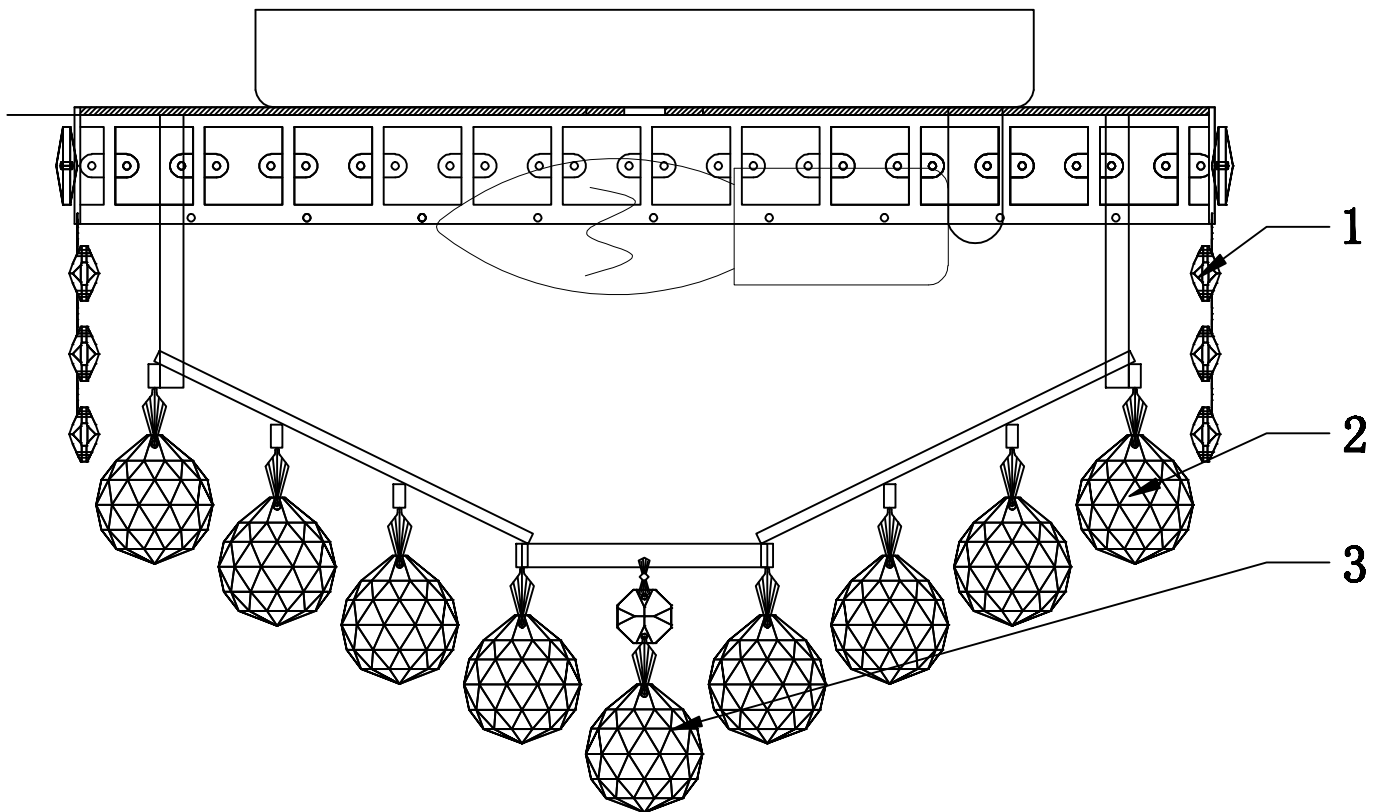

ASSEMBLE INSTRUCTION

8002C12

110V E12 BULB 3*40W

φ310*H200mm

1. PLEASE TAKE OFF THE PLASTIC SHEET FROM THE LAMP BODY.

2. PLEASE WEAR GLOVES WHEN YOU HANGING THE CRYSTAL.

3. ALL THE CRYSTAL BALL ARE 30#.

NO.	1	2	3
Quantity	56	60	1