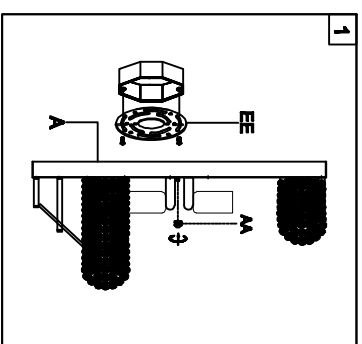

Trade Mark:
CRYSTAL WORLD INC

Product Name: Wall lamp
Model :8001W12C-B
120Vac, 60Hz,AC ONLY
Lamp Size:W12"xH17"xE7"

WALL LAMP ASSEMBLY INSTRUCTIONS

1. Place fixture(A) onto crossbar (EE).
Secure with cap nuts (AA).

Hardware Used

AA Cap nut A X 2

2. Please hang the crystal (1) (2) (3) to the fixture.

3. Install light bulbs (not included).
Use bulb
120V E12 3*40W Max.