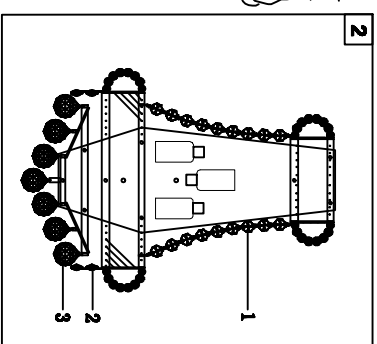

Trade Mark:
CRYSTAL WORLD INC

Product Name: Wall lamp
Model :8001W12C-B
120Vac, 60Hz,AC ONLY
Lamp Size:W12"xH17"xE7"

WALL LAMP ASSEMBLY INSTRUCTIONS

1. Place fixture(A) onto crossbar (EE).
Secure with cap nuts (AA).

Hardware Used

AA Cap nut A X 2

2. Please hang the crystal (1) (2) (3) to the fixture.

3. Install light bulbs (not included).
Use bulb
120V E12 3*40W Max.