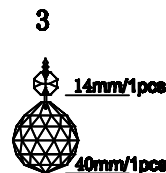

1PCS

NO.	1	2	3
Quantity	105	126	1