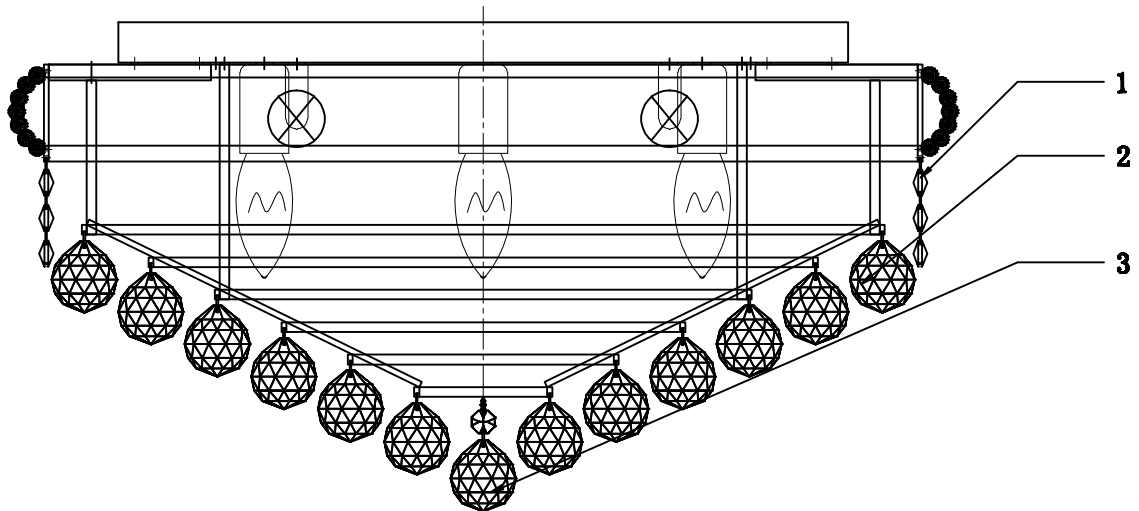

ASSEMBLE INSTRUCTION

8001C24

110V E12 BULB 13*40W

φ590*H300mm

1. PLEASE TAKE OFF THE PLASTIC SHEET FROM THE LAMP BODY.

2. PLEASE WEAR GLOVES WHEN YOU HANGING THE CRYSTAL.

3. ALL THE CRYSTAL BALL ARE 40#.

105PCS

126PCS

1PCS

NO.	1	2	3
Quantity	105	126	1