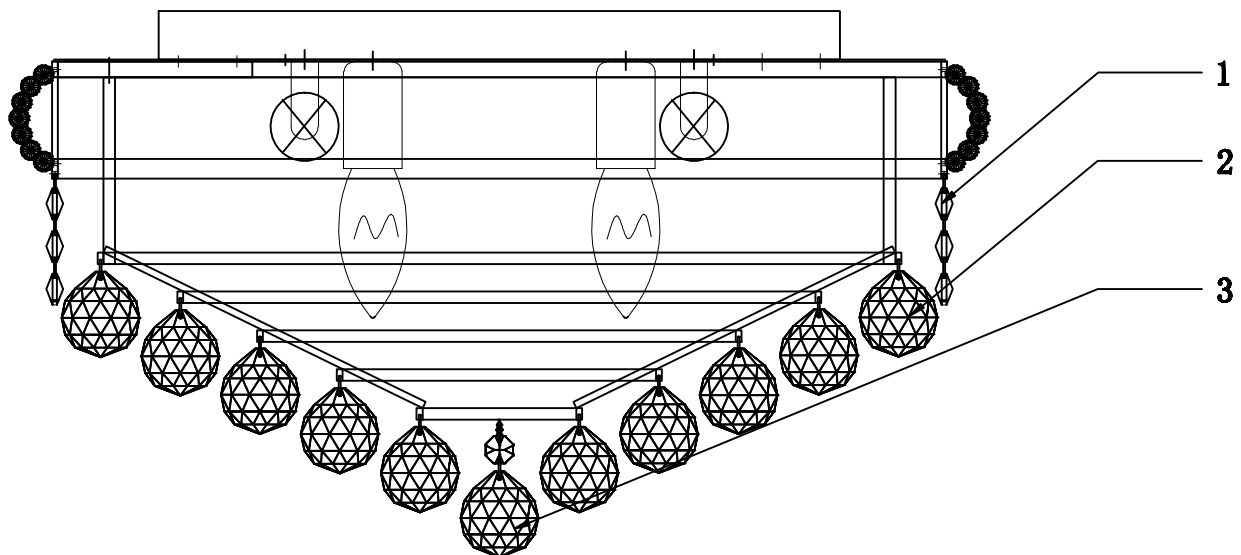

ASSEMBLE INSTRUCTION

8001C20

110V E12 BULB 8*40W

φ500*H280mm

1. PLEASE TAKE OFF THE PLASTIC SHEET FROM THE LAMP BODY.

2. PLEASE WEAR GLOVES WHEN YOU HANGING THE CRYSTAL.

3. ALL THE CRYSTAL BALL ARE 40#.

1

14mm*3pcs

88PCS

2

40mm*1pcs

90PCS

3

14mm*1pcs

40mm*1pcs

1PCS

NO.	1	2	3
Quantity	88	90	1