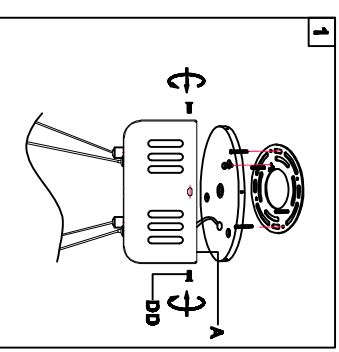

Trade Mark:
CRYSTAL WORLD INC

Product Name: Pendant lamp
Model :7112P24-103
120Vac, 60Hz,AC ONLY
Lamp Size:D24"H12"~H132"

PENDANT LAMP ASSEMBLY INSTRUCTIONS

1. Place fixture (A) onto Crossbar (EE),
secure with Mounting screw (DD).

Hardware Used

DD Mounting screw  X 2

2. lighting bulbs (not included).

**120V LED  54W
NOT DIMMABLE (3000K)**