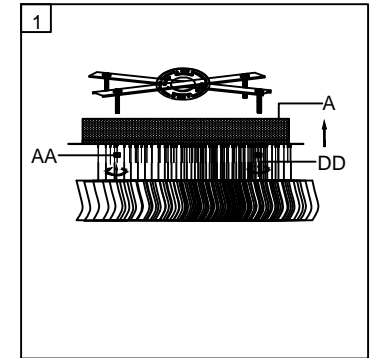

Trade Mark:
CRYSTAL WORLD INC

Product Name: Ceiling lamp
Model :6629C26C
120Vac, 60Hz,AC ONLY
Lamp size:Ø26"X98"H

Intertek
4006677

CEILING LAMP ASSEMBLY INSTRUCTIONS

- 1.Place fixture(A)onto mounting screws (DD).secure with cap nuts (AA) .

Hardware Used

AA Cap nut		X 4
DD Mounting screw		X 4

- 2.Please open the clear plastic bag carefully.and put the crystal(1) to the fixture .

1
 30mm*1PCS

236PCS

- 3.Install light bulbs (not included).

Use bulb
120V GU10  10*35W Max.