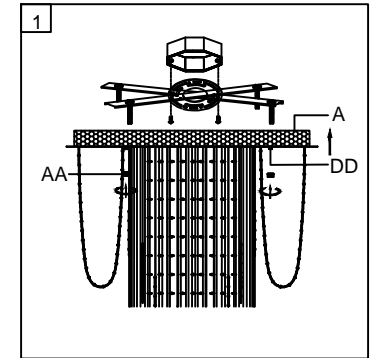

Trade Mark:
CRYSTAL WORLD INC

Product Name: Ceiling lamp
Model :6628C26C
120Vac, 60Hz,AC ONLY
Lamp size:Ø26"X98"H

CEILING LAMP ASSEMBLY INSTRUCTIONS

1. Place fixture(A) onto mounting screws (DD).secure with cap nuts (AA) .

Hardware Used

AA Cap nut		X 4
DD Mounting screw		X 4

2. Please open the clear plastic bag carefully.and put the crystal(1) (2) to the fixture .

3. Install light bulbs (not included).
Use bulb
120V GU10  **13*35W Max.**