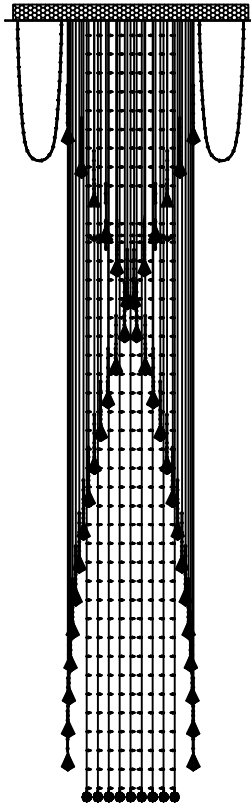

Trade Mark:
CRYSTAL WORLD INC

Product Name: Ceiling lamp
Model :6628C26C
120Vac, 60Hz,AC ONLY
Lamp size:Ø26"X98"H

CEILING LAMP ASSEMBLY INSTRUCTIONS

1. Place fixture(A) onto mounting screws (DD).secure with cap nuts (AA) .

Hardware Used

AA Cap nut		X 4
DD Mounting screw		X 4

2. Please open the clear plastic bag carefully.and put the crystal(1) (2) to the fixture .

3. Install light bulbs (not included).
Use bulb
120V GU10  **13*35W Max.**