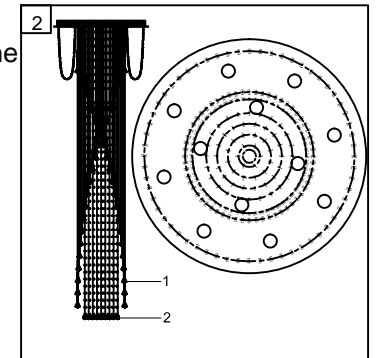

Trade Mark:
CRYSTAL WORLD INC

Product Name: Ceiling lamp
Model :6628C26C
120Vac, 60Hz,AC ONLY
Lamp size:Ø26"X98"H

CEILING LAMP ASSEMBLY INSTRUCTIONS

1. Place fixture(A) onto mounting screws (DD).secure with cap nuts (AA) .

Hardware Used

AA Cap nut		X 4
DD Mounting screw		X 4

2. Please open the clear plastic bag carefully.and put the crystal(1) (2) to the fixture .

3. Install light bulbs (not included).
Use bulb
120V GU10  **13*35W Max.**