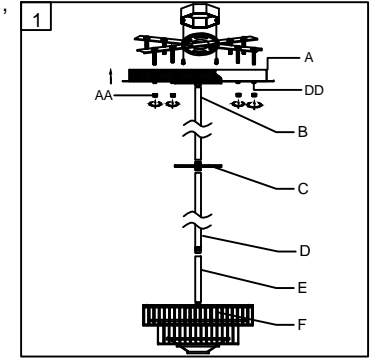

Trade Mark:
CRYSTAL WORLD INC

Product Name: Ceiling lamp
Model :6627C26C
120Vac, 60Hz,AC ONLY
Lamp size:D26" *79"H

CEILING LAMP ASSEMBLY INSTRUCTIONS

1.Screw (E) onto the (F),Screw (D) onto the (E),
Screw (C) onto the (D),Screw (B) onto the (C) ,
Screw (B) onto the (A).
Place fixture(A)onto mounting screws
(DD).secure with cap nuts (AA) .

Hardware Used

AA Cap nut		X 8
DD Mounting screw		X 8

2.Please open the clear plastic bag
carefully.and put the crystal(1)-(9)
to the fixture .

3.Install light bulbs (not included).
Use bulb
120V GU10 Bulb  **12*35W Max.**
+ 120V E12 Bulb  **8*40W MAX**