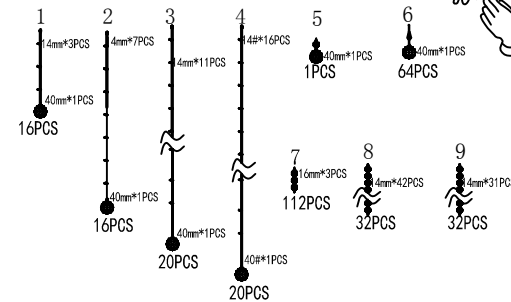

Trade Mark:
CRYSTAL WORLD INC

Product Name: Ceiling lamp
Model :6627C26C
120Vac, 60Hz,AC ONLY
Lamp size:D26" *79"H

CEILING LAMP ASSEMBLY INSTRUCTIONS

1.Screw (E) onto the (F),Screw (D) onto the (E),
Screw (C) onto the (D),Screw (B) onto the (C) ,
Screw (B) onto the (A).
Place fixture(A)onto mounting screws
(DD).secure with cap nuts (AA) .

Hardware Used

AA Cap nut		X 8
DD Mounting screw		X 8

2.Please open the clear plastic bag
carefully.and put the crystal(1)-(9)
to the fixture .

3.Install light bulbs (not included).
Use bulb
120V GU10 Bulb  **12*35W Max.**
+ 120V E12 Bulb  **8*40W MAX**