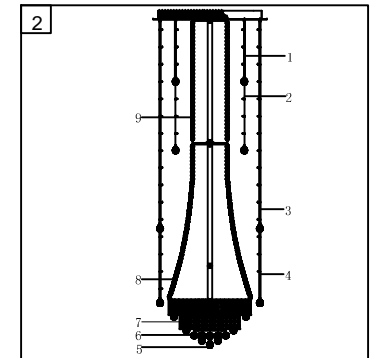

Trade Mark:
CRYSTAL WORLD INC

Product Name: Ceiling lamp
Model :6627C26C
120Vac, 60Hz,AC ONLY
Lamp size:D26" *79"H

CEILING LAMP ASSEMBLY INSTRUCTIONS

1.Screw (E) onto the (F),Screw (D) onto the (E),
Screw (C) onto the (D),Screw (B) onto the (C) ,
Screw (B) onto the (A).
Place fixture(A)onto mounting screws
(DD).secure with cap nuts (AA) .

Hardware Used

AA Cap nut		X 8
DD Mounting screw		X 8

2.Please open the clear plastic bag
carefully.and put the crystal(1)-(9)
to the fixture .

3.Install light bulbs (not included).
Use bulb
120V GU10 Bulb  **12*35W Max.**
+ 120V E12 Bulb  **8*40W MAX**