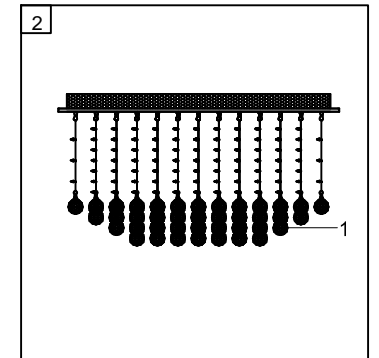

Trade Mark:
CRYSTAL WORLD INC

Product Name: Ceiling lamp
Model :6626C32C
120Vac, 60Hz,AC ONLY
Lamp size:L32"xW12"x26"H

CEILING LAMP ASSEMBLY INSTRUCTIONS

1. Place fixture(A) onto mounting screws (DD).secure with cap nuts (AA) .

Hardware Used

- AA Cap nut  X 6
DD Mounting screw  X 6

2. Please open the clear plastic bag carefully.and put the crystal(1) to the fixture .

3. Install light bulbs (not included).

Use bulb
120V GU10  **8*35W Max.**