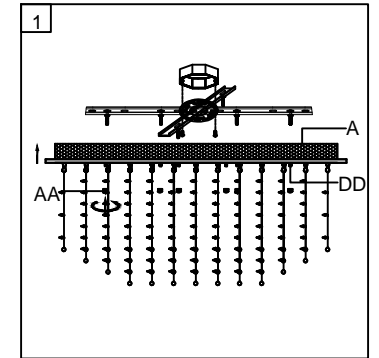

Trade Mark:
CRYSTAL WORLD INC

Product Name: Ceiling lamp
Model :6626C32C
120Vac, 60Hz,AC ONLY
Lamp size:L32"xW12"x26"H

CEILING LAMP ASSEMBLY INSTRUCTIONS

1. Place fixture(A) onto mounting screws (DD).secure with cap nuts (AA) .

Hardware Used

- AA Cap nut  X 6
DD Mounting screw  X 6

2. Please open the clear plastic bag carefully.and put the crystal(1) to the fixture .

3. Install light bulbs (not included).

Use bulb
120V GU10  **8*35W Max.**