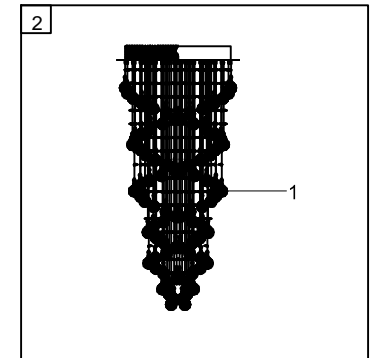

Trade Mark:
CRYSTAL WORLD INC

Product Name: Ceiling lamp
Model :6606C18C
120Vac, 60Hz,AC ONLY
Lamp size:Ø18"X39"H

CEILING LAMP ASSEMBLY INSTRUCTIONS

1. Place fixture(A) onto mounting screws (DD).secure with cap nuts (AA).

Hardware Used

AA Cap nut		X 4
DD Mounting screw		X 4

2. Please open the clear plastic bag carefully, and put the crystal(1) to the fixture .

3. Install light bulbs (not included).
Use bulb
120V GU10  **5*35W Max.**