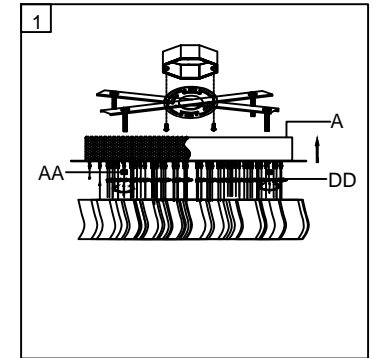

Trade Mark:
CRYSTAL WORLD INC

Product Name: Ceiling lamp
Model :6606C18C
120Vac, 60Hz,AC ONLY
Lamp size:Ø18"X39"H

CEILING LAMP ASSEMBLY INSTRUCTIONS

1. Place fixture(A) onto mounting screws (DD).secure with cap nuts (AA).

Hardware Used

AA Cap nut		X 4
DD Mounting screw		X 4

2. Please open the clear plastic bag carefully, and put the crystal(1) to the fixture .

3. Install light bulbs (not included).
Use bulb
120V GU10  **5*35W Max.**