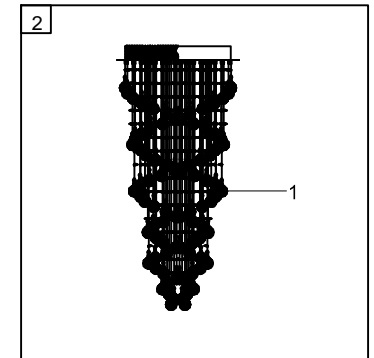

Trade Mark:
CRYSTAL WORLD INC

Product Name: Ceiling lamp
Model :6606C14C
120Vac, 60Hz,AC ONLY
Lamp size:Ø18"X39"H

Page 1/4

CEILING LAMP ASSEMBLY INSTRUCTIONS

1. Place fixture(A) onto mounting screws (DD).secure with cap nuts (AA).

Hardware Used

AA Cap nut X 4
DD Mounting screw X 4

2. Please open the clear plastic bag carefully, and put the crystal(1) to the fixture .

1
 30mm
120PCS

3. Install light bulbs (not included).

Use bulb
120V GU10  4*35W Max.