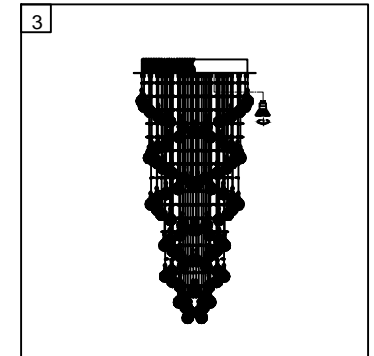

Trade Mark:
CRYSTAL WORLD INC

Product Name: Ceiling lamp
Model :6606C14C
120Vac, 60Hz,AC ONLY
Lamp size:Ø18"X39"H

Page 1/4

CEILING LAMP ASSEMBLY INSTRUCTIONS

1. Place fixture(A) onto mounting screws (DD).secure with cap nuts (AA).

Hardware Used

AA Cap nut X 4
DD Mounting screw X 4

2. Please open the clear plastic bag carefully, and put the crystal(1) to the fixture .

1
 30mm
120PCS

3. Install light bulbs (not included).

Use bulb
120V GU10  4*35W Max.