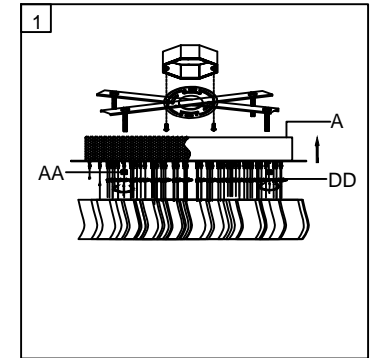

Trade Mark:
CRYSTAL WORLD INC

Product Name: Ceiling lamp
Model :6606C14C
120Vac, 60Hz,AC ONLY
Lamp size:Ø18"X39"H

Page 1/4

CEILING LAMP ASSEMBLY INSTRUCTIONS

1. Place fixture(A) onto mounting screws (DD).secure with cap nuts (AA).

Hardware Used

AA Cap nut X 4
DD Mounting screw X 4

2. Please open the clear plastic bag carefully, and put the crystal(1) to the fixture .

1
 30mm
120PCS

3. Install light bulbs (not included).

Use bulb
120V GU10  4*35W Max.