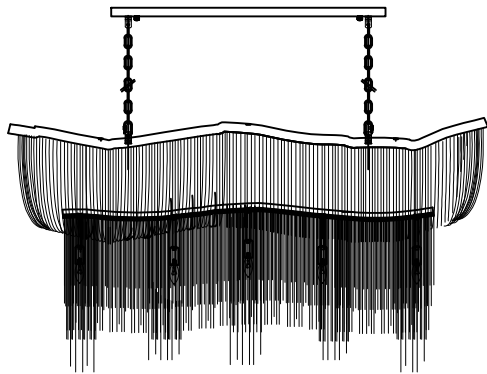

Trade Mark:  
CRYSTAL WORLD INC

Product Name: Pendant lamp  
Model :5654P55C - RC  
120Vac, 60Hz,AC ONLY  
Lamp Size:L55"\*W18"\*H28"~H146"

Intertek  
4006677

## PENDANT LAMP ASSEMBLY INSTRUCTIONS

- 1.Please fix (C) with (D).
- 2.Please fix (A) with (B).
- 3.Install bulbs ( NOT INCLUDED).USE **120V E12**  **13\*40W Max.**

1: 390MM - 912pcs

2.1:330MM - 130pcs

2.2:290MM - 130pcs

2.3:250MM - 130pcs

2.4:200MM - 130pcs

2.5:150MM - 130pcs

4.1:150MM - 48PCS

4.2:250MM - 48PCS

4.3:350MM - 48PCS

4.4:400MM - 48PCS

4.5:450MM - 48PCS

3.1:170MM - 30PCS

3.2:270MM - 30PCS

3.3:350MM - 30PCS

3.4:400MM - 30PCS