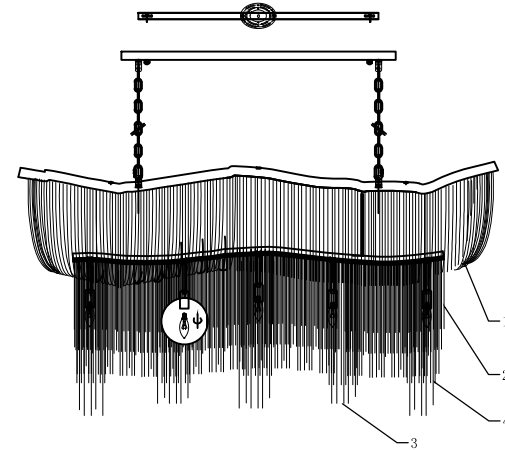

Trade Mark:  
CRYSTAL WORLD INC

Product Name: Pendant lamp  
Model :5654P55C - RC  
120Vac, 60Hz,AC ONLY  
Lamp Size:L55"\*W18"\*H28"~H146"

Intertek  
4006677

## PENDANT LAMP ASSEMBLY INSTRUCTIONS

- 1.Please fix (C) with (D).
- 2.Please fix (A) with (B).
- 3.Install bulbs ( NOT INCLUDED).USE **120V E12**  **13\*40W Max.**

1: 390MM - 912pcs

2.1:330MM - 130pcs

2.2:290MM - 130pcs

2.3:250MM - 130pcs

2.4:200MM - 130pcs

2.5:150MM - 130pcs

4.1:150MM - 48PCS

4.2:250MM - 48PCS

4.3:350MM - 48PCS

4.4:400MM - 48PCS

4.5:450MM - 48PCS

3.1:170MM - 30PCS

3.2:270MM - 30PCS

3.3:350MM - 30PCS

3.4:400MM - 30PCS