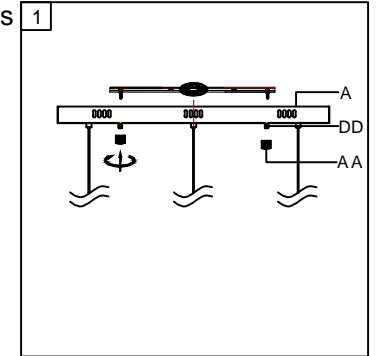

Trade Mark:
CRYSTAL WORLD INC

Product Name: Pendant lamp
Model :5626P26ST-RC
120Vac, 60Hz, AC ONLY
Lamp Size:L26"XW6"XH118"

PENDANT LAMP ASSEMBLY INSTRUCTIONS

1. Place fixture (A) onto mounting screws (DD). secure with cap nuts (AA).

Hardware Used

AA Cap nut  X 2
DD Mounting screw  X 2

2. lighting bulbs (not included).

**120V LED  12*1W
DIMMABLE (4000K)**