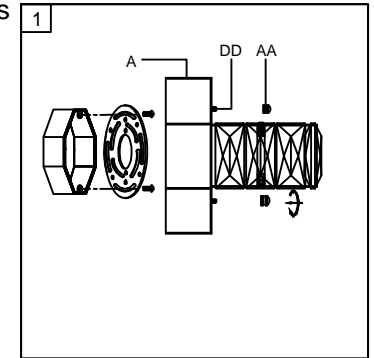

Trade Mark:
CRYSTAL WORLD INC

Product Name: Wall lamp
Model :5424W24ST
120Vac, 60Hz,AC ONLY
Lamp Size:L24"xH5"xE5"

WALL LAMP ASSEMBLY INSTRUCTIONS

1. Place fixture(A) onto mounting screws (DD).secure with cap nuts (AA).

Hardware Used

- | | | |
|-------------------|---|-----|
| AA Cap nut |  | X 2 |
| DD Mounting screw |  | X 2 |

2. lighting bulbs (not included).

120V LED 8*1W
DIMMABLE (4000K)