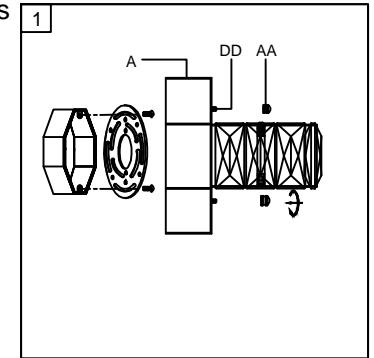

Trade Mark:
CRYSTAL WORLD INC

Product Name: Wall lamp
Model :5424W16ST
120Vac, 60Hz,AC ONLY
Lamp Size:L16"xH5"xE5"

WALL LAMP ASSEMBLY INSTRUCTIONS

1. Place fixture(A) onto mounting screws (DD).secure with cap nuts (AA).

Hardware Used

- AA Cap nut  X 2
DD Mounting screw  X 2

2. lighting bulbs (not included).

**120V LED  6.5W
DIMMABLE (4000K)**