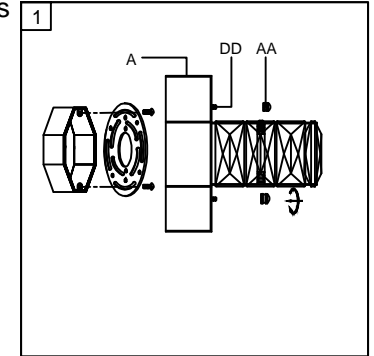

Trade Mark:
CRYSTAL WORLD INC

Product Name: Wall lamp
Model :5424W12ST
120Vac, 60Hz,AC ONLY
Lamp Size:L12"xH5"xE5"

WALL LAMP ASSEMBLY INSTRUCTIONS

1. Place fixture(A) onto mounting screws (DD).secure with cap nuts (AA).

Hardware Used

- | | | |
|-------------------|---|-----|
| AA Cap nut |  | X 2 |
| DD Mounting screw |  | X 2 |

2. lighting bulbs (not included).

120V LED 5.5W
DIMMABLE (4000K)