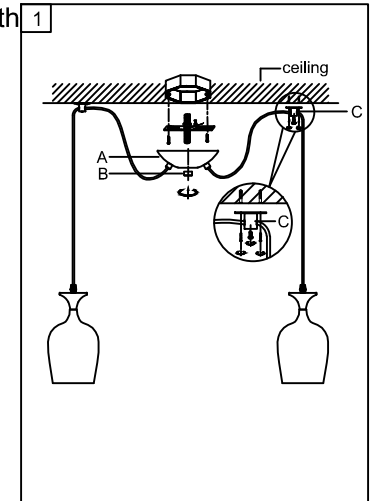

Trade Mark:
CRYSTAL WORLD INC

Product Name: Pendant lamp
Model :5611P30C-R-7
120Vac, 60Hz, AC ONLY
Lamp Size:D30"*H11"~72"

Intertek
4006677

PENDANT LAMP ASSEMBLY INSTRUCTIONS

1. Place fixture(A) onto ceiling. secure with cap nuts (B).
Please screw part (C) to the ceiling.

Hardware Used

B Cap nut  X 1

2. Install light bulbs (not included).
Use bulb  **120V E26 7*60W Max.**