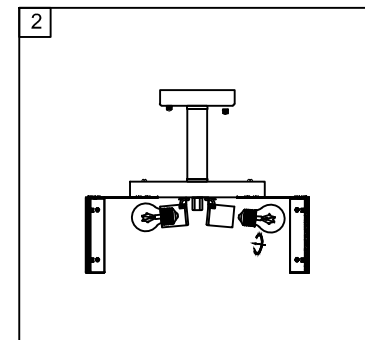

Trade Mark:
CRYSTAL WORLD INC

Product Name: Pendant lamp
Model :5571P14C-S
120Vac, 60Hz,AC ONLY
Lamp Size:L14"*W14"*H12"

Intertek
4006677

CEILING LAMP ASSEMBLY INSTRUCTIONS

- Place fixture(A) onto mounting screws (DD).secure with cap nuts (AA). Place fix (A) and (B) with (C),(D) and (E)with(C).

Hardware Used

D		X 4
AA Cap nut		X 2
DD Mounting screw		X 2

- Install light bulbs (not included).
Use bulb
120V E26  3*60W Max.

- Place fix (F) with (C).