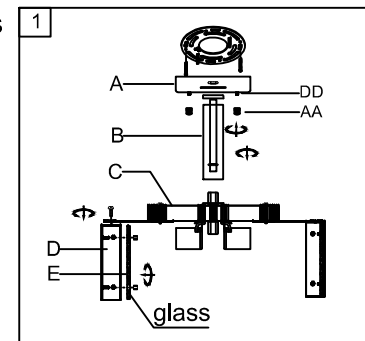

Trade Mark:
CRYSTAL WORLD INC

Product Name: Pendant lamp
Model :5571P14C-S
120Vac, 60Hz,AC ONLY
Lamp Size:L14"*W14"*H12"

Intertek
4006677

CEILING LAMP ASSEMBLY INSTRUCTIONS

- Place fixture(A) onto mounting screws (DD).secure with cap nuts (AA). Place fix (A) and (B) with (C),(D) and (E)with(C).

Hardware Used

D		X 4
AA Cap nut		X 2
DD Mounting screw		X 2

- Install light bulbs (not included).
Use bulb
120V E26  3*60W Max.

- Place fix (F) with (C).