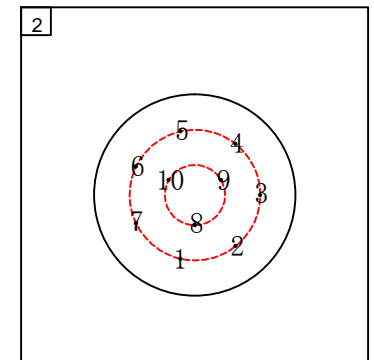

Trade Mark:
CRYSTAL WORLD INC

Product Name: Ceiling lamp
Model :5562P8C
120Vac, 60Hz,AC ONLY
Lamp size:Ø8"xH9"

PENDANT LAMP ASSEMBLY INSTRUCTIONS

1. Please fix (A) with (B).
Place fixture (A) onto mounting screws (DD). secure with cap nuts (AA).

Hardware Used

AA Cap nut		X 2
DD Mounting screw		X 2

2. Please wear gloves when you hanging the crystal.

3. Install light bulbs (not included).
Use bulb
120V G9  2*40W Max.