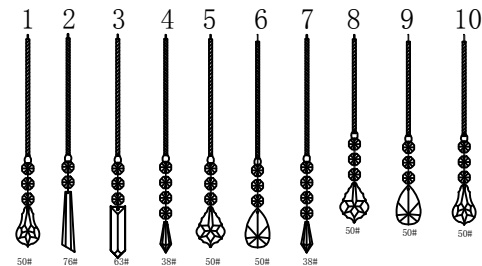

Trade Mark:
CRYSTAL WORLD INC

Product Name: Ceiling lamp
Model :5562P8C
120Vac, 60Hz,AC ONLY
Lamp size:Ø8"xH9"

PENDANT LAMP ASSEMBLY INSTRUCTIONS

1. Please fix (A) with (B).
Place fixture (A) onto mounting screws (DD). secure with cap nuts (AA).

Hardware Used

AA Cap nut		X 2
DD Mounting screw		X 2

2. Please wear gloves when you hanging the crystal.

3. Install light bulbs (not included).
Use bulb
120V G9  2*40W Max.