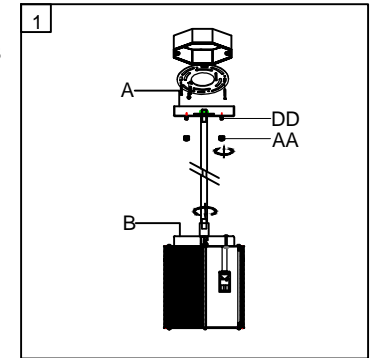

Trade Mark:
CRYSTAL WORLD INC

Product Name: Ceiling lamp
Model :5562P8C
120Vac, 60Hz,AC ONLY
Lamp size:Ø8"xH9"

PENDANT LAMP ASSEMBLY INSTRUCTIONS

1. Please fix (A) with (B).
Place fixture (A) onto mounting screws (DD). secure with cap nuts (AA).

Hardware Used

AA Cap nut		X 2
DD Mounting screw		X 2

2. Please wear gloves when you hanging the crystal.

3. Install light bulbs (not included).
Use bulb
120V G9  2*40W Max.