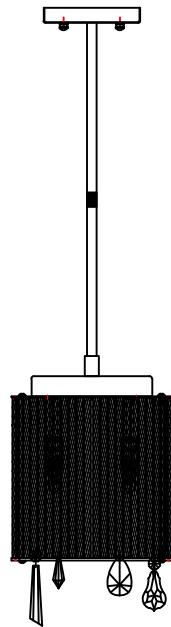

Trade Mark:
CRYSTAL WORLD INC

Product Name: Ceiling lamp
Model :5562P8C
120Vac, 60Hz,AC ONLY
Lamp size:Ø8"xH9"

PENDANT LAMP ASSEMBLY INSTRUCTIONS

1. Please fix (A) with (B).
Place fixture (A) onto mounting screws (DD). secure with cap nuts (AA).

Hardware Used

AA Cap nut		X 2
DD Mounting screw		X 2

2. Please wear gloves when you hanging the crystal.

3. Install light bulbs (not included).
Use bulb
120V G9  2*40W Max.