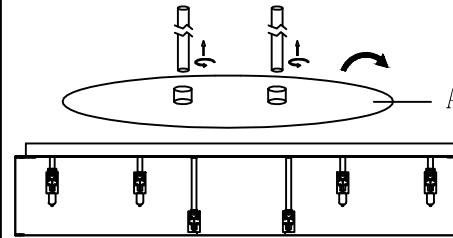

PENDANT LAMP ASSEMBLY INSTRUCTIONS

Install light bulbs (not included).Use **120V G9** **10*40W Max.**

1.Please take off.